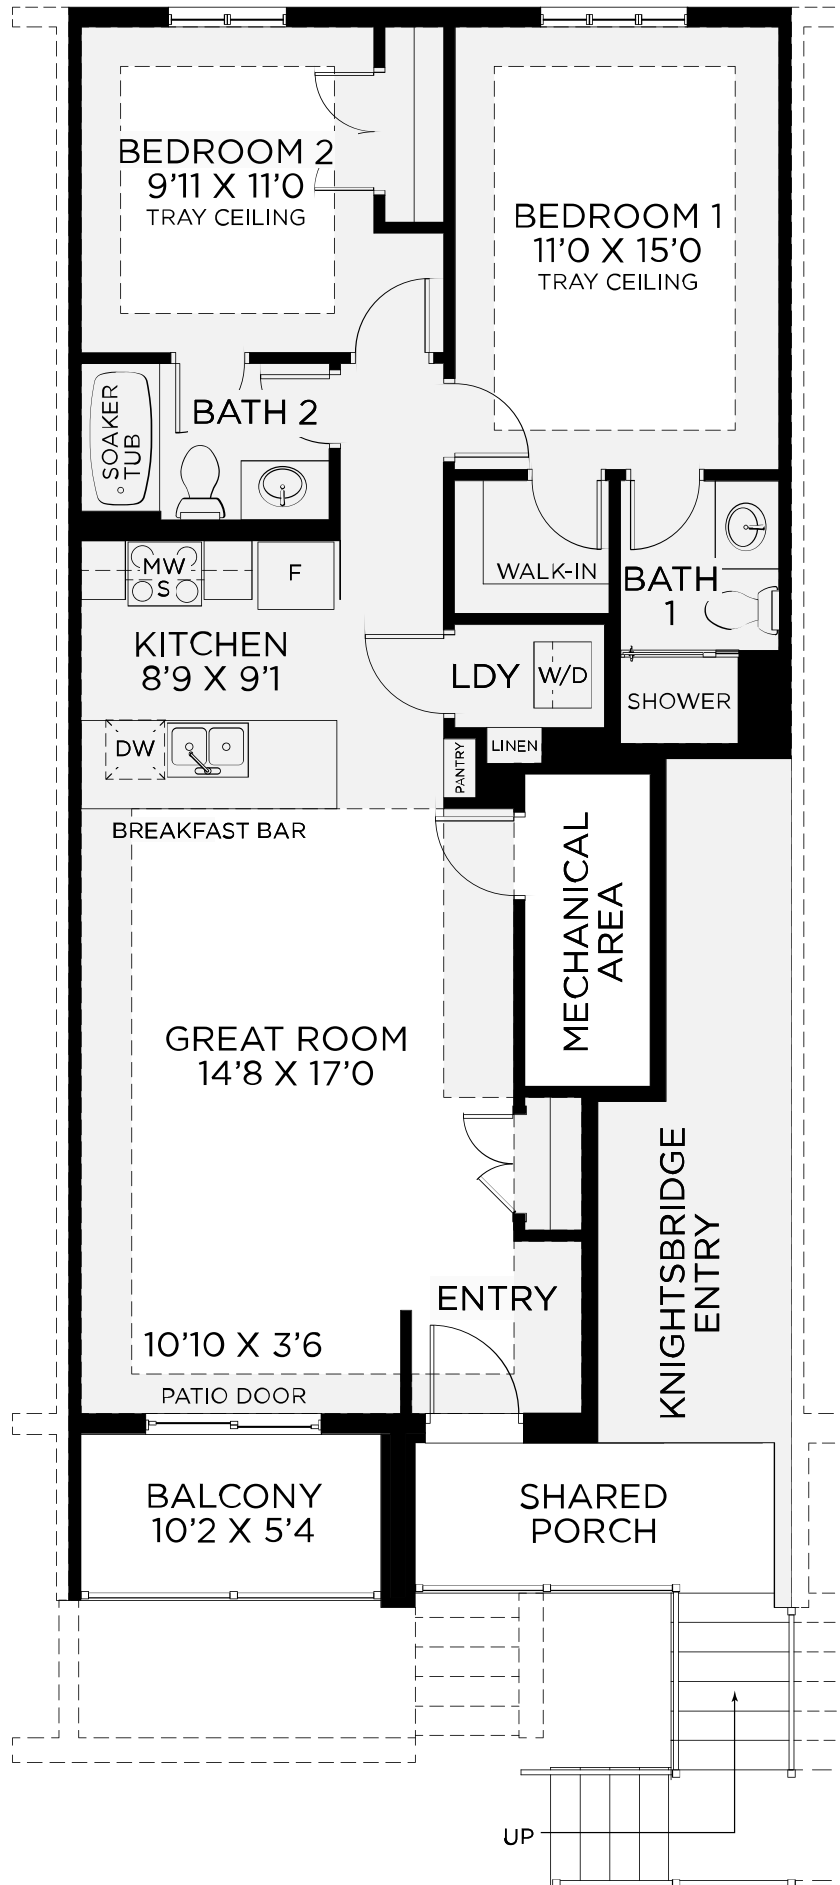

HIGHGATE

~~\$419,900~~

\$399,900

MOVE IN READY

4787E Bank Street

Interior Unit | 1,085 SQ.FT.

Lot 5 | Block 1

2 Bedroom, 2 Bath Layout

6 Piece Appliance Package included
with Private Balcony and Allocated Parking

CONTACT INFORMATION

Morgan Patmore | Sales Consultant

E: leitrimflats@urbandale.com

P: 613-695-3011

All illustrations are artist concepts and should be used as reference only. Plans and specifications are subject to change without notice. All dimensions are approximate. Actual usable floor space may vary from stated area. Structural/mechanical requirements may result in bulkheads, dimensional revisions and/or minor adjustments that follow Tarion regulations. Exterior steps and landings may vary with site grading. Brick sides and rears are subject to site specifications. The ENERGY STAR® for New Homes Standard is administered and promoted in Canada by Natural Resources Canada. E. & O. E. 24/02/2025

HIGHGATE

4787E Bank Street
Interior Unit | 1,085 SQ.FT.
Lot 5 | Block 1

OPTION A FINISHES

KITCHEN

THROUGHOUT

BATHROOMS

1
UPPER CABINETRY
Premoule Model
2000-1 A60WT
Chiffon (Matte)

2
LOWER CABINETRY
& PANTRY/STORAGE
Premoule Model
179 B10R White