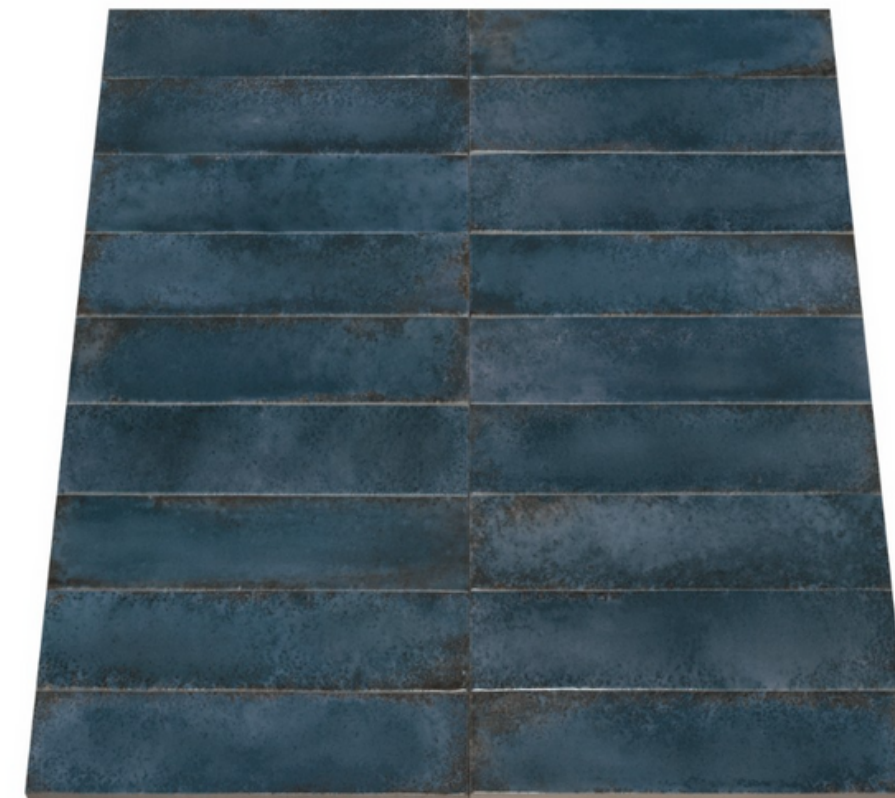

**Metallic 2x10
Blue Glossy**