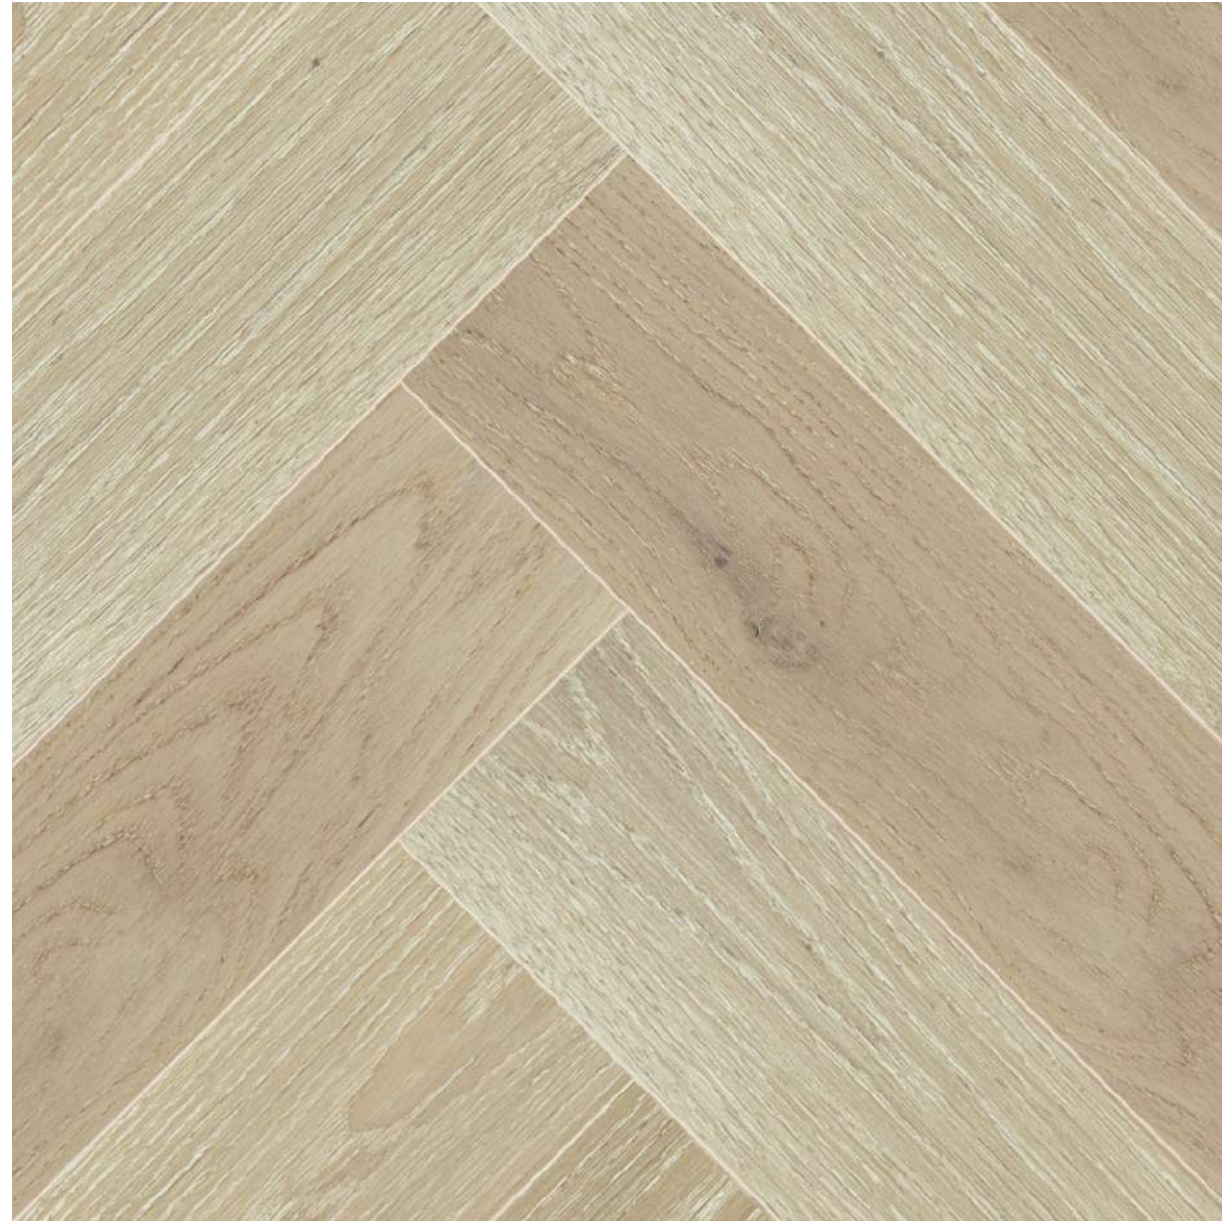

Vintage

Upgrade Engineered Hardwood - Oak

Custom Price Request

Atlantis 5"
Herringbone