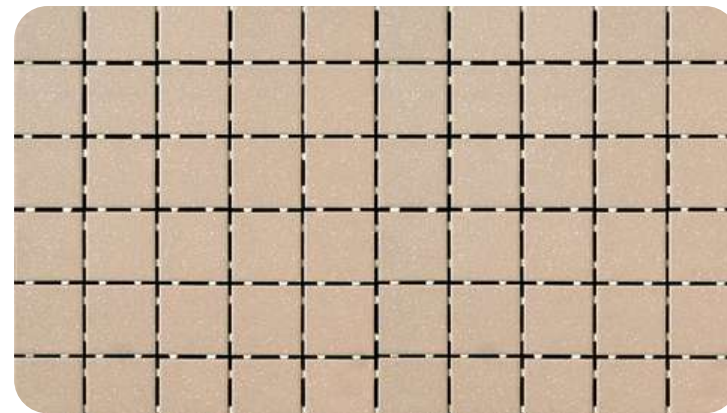

Quebec
2x2
Taupe Fleck Matte