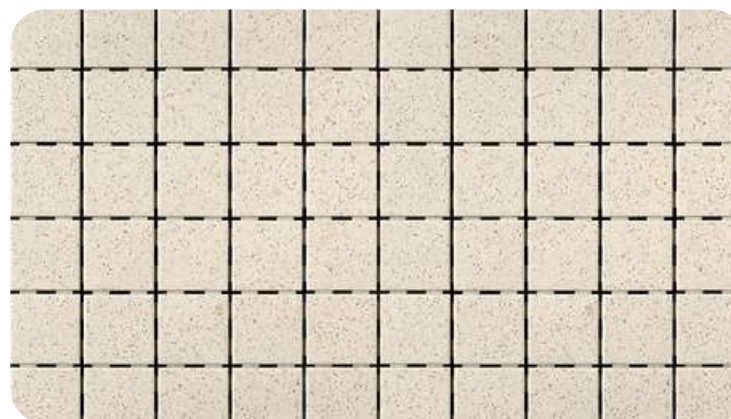

## Tiled Shower Base Only\*

Quebec  
2x2  
White Granite Matte

Quebec  
2x2  
Taupe Fleck Matte

Quebec  
2x2  
Mottled Grey Matte

Quebec  
2x2  
Marble Beige Matte

Quebec  
2x2  
Graphite Matte

Quebec  
2x2  
Lake Blue Matte