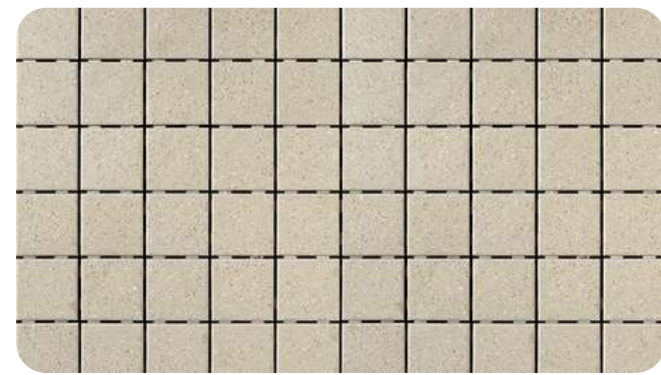

Upgrade Floor Tiles

Tiled Shower Base Only*

Quebec
2x2
Egyptian Stone Matte