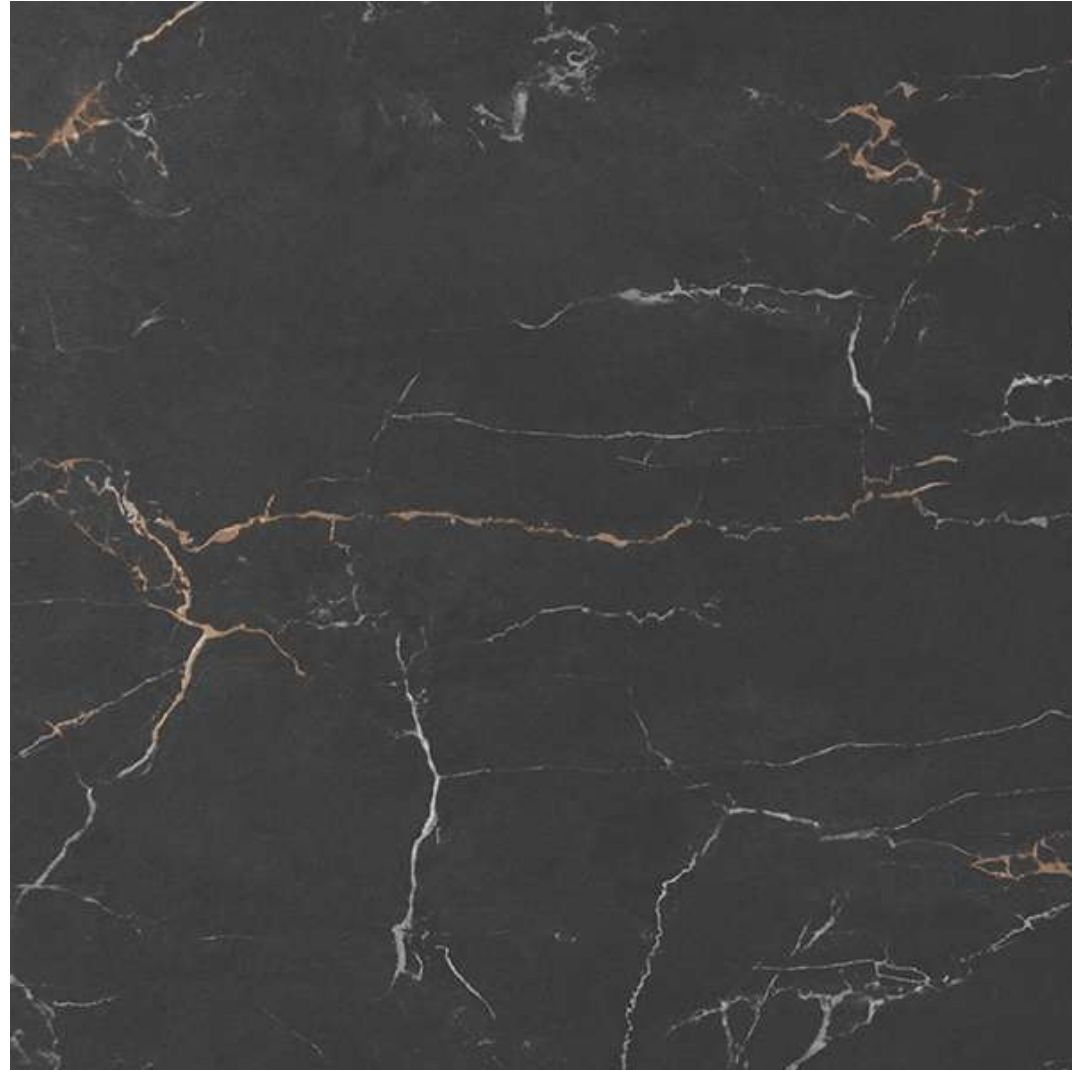

Upgrade Floor Tiles

Luxury

Centura

Jewels 24x24
Black Gold