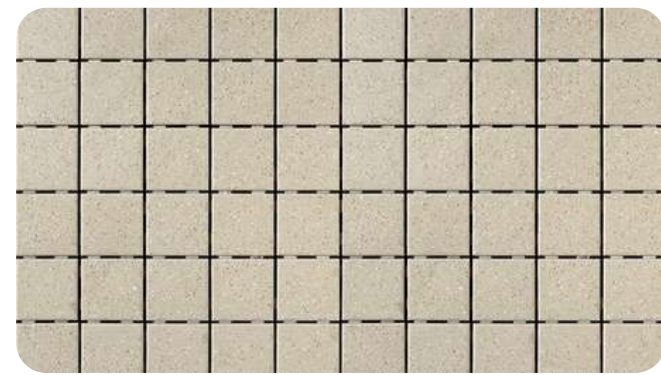

Upgrade Floor Tiles

Tiled Shower Base Only*

Quebec
2x2
Egyptian Stone Matte