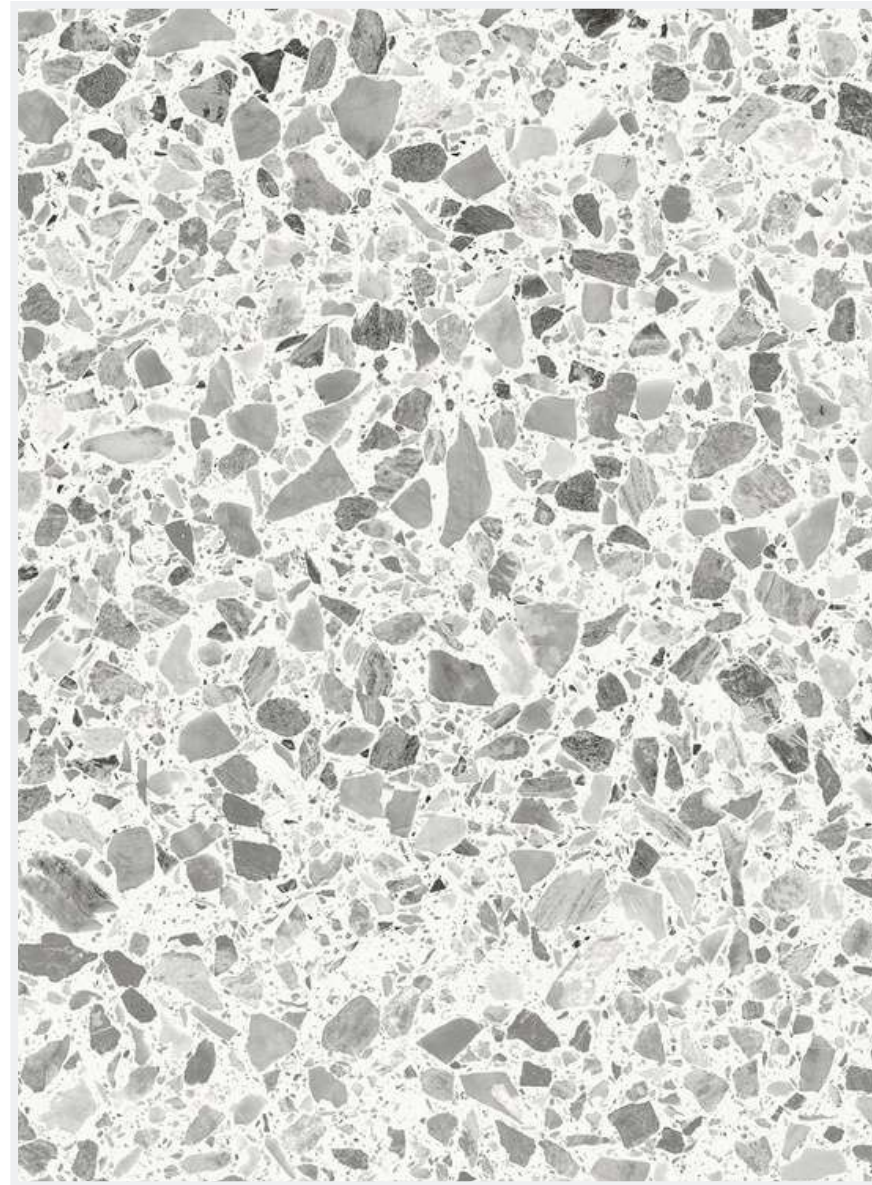

Terrazzo 12x24
Pearl