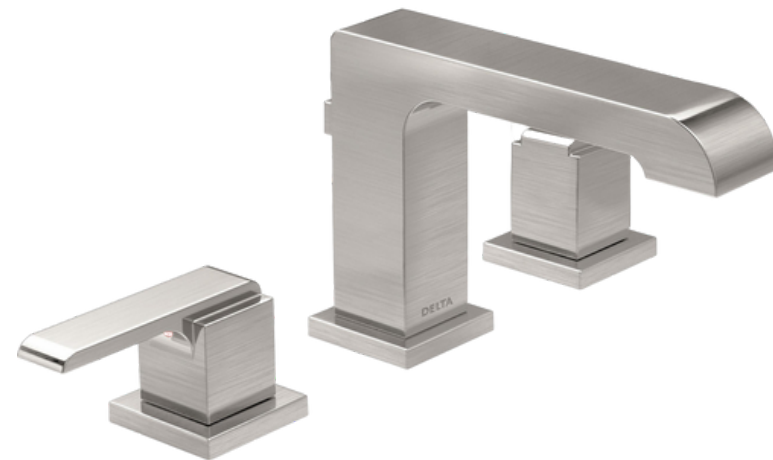

Upgrade Bathroom Plumbing

**THERE'S COMFORT IN
HIGHER STANDARDS**

Upgrade Bathroom Plumbing

Delta Ara

*Available in Stainless, Matte Black & Chrome

Package pricing is subject to change without notice. Please note selections are limited to items listed in the Urbandale Design Centre online catalogue only.

Delta Trinsic

Upgrade Bathroom Plumbing

*Available in Champagne Bronze, Matte Black & Chrome

Package pricing is subject to change without notice. Please note selections are limited to items listed in the Urbandale Design Centre online catalogue only.

Upgrade Bathroom Plumbing

Delta Vero

*Available in Champagne Bronze & Chrome

Package pricing is subject to change without notice. Please note selections are limited to items listed in the Urbandale Design Centre online catalogue only.

Vessel

Madison Round
White & Black*

Madison
Square*

*Requires vessel faucet.

Package pricing is subject to change without notice. Please note selections are limited to items listed in the Urbandale Design Centre online catalogue only.