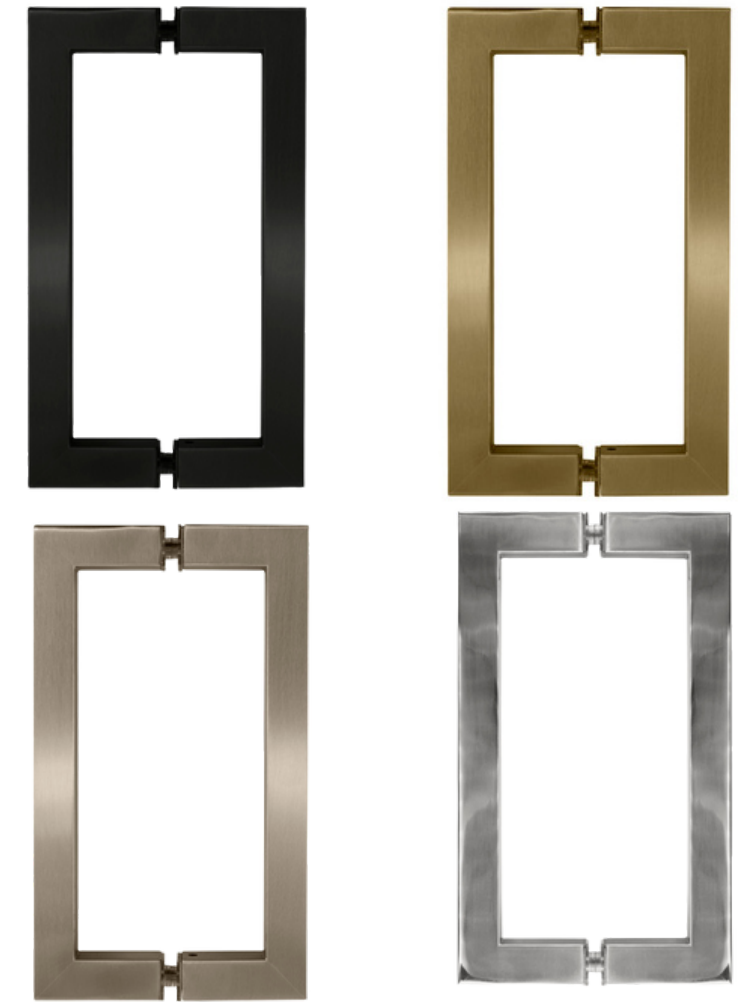

Alcove & Drop-In Tubs

Pose*

Rubix*

*Not available in all models.

Package pricing is subject to change without notice. Please note selections are limited to items listed in the Urbandale Design Centre online catalogue only.

Shower Door Handles

Upgrade Bathroom Plumbing

Loop

- Matte Black
- Brushed Bronze

Ladder

- Matte Black
- Brushed Bronze

Ladder

- Matte Black
- Brushed Bronze
- Brushed Nickel
- Chrome