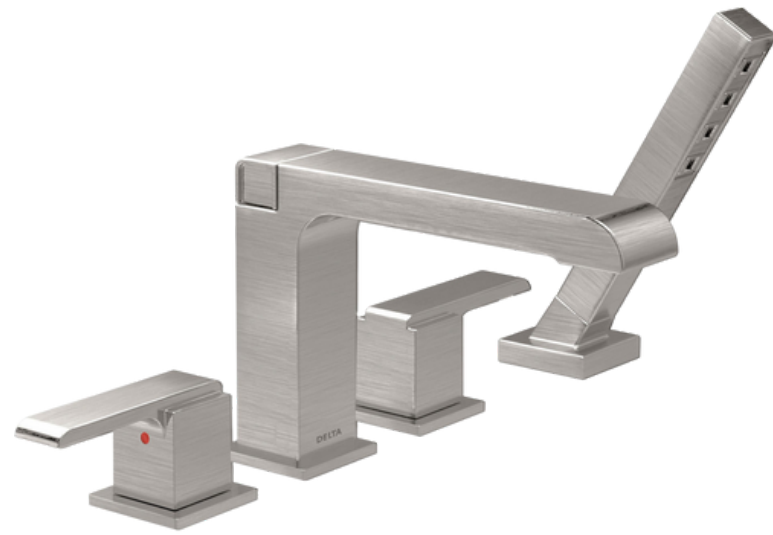

Upgrade Bathroom Plumbing

**THERE'S COMFORT IN
HIGHER STANDARDS**

Upgrade Bathroom Plumbing

Delta Ara

*Available in Stainless, Matte Black & Chrome

Package pricing is subject to change without notice. Please note selections are limited to items listed in the Urbandale Design Centre online catalogue only.

Delta Trinsic

Upgrade Bathroom Plumbing

*Available in Champagne Bronze, Matte Black & Chrome

Package pricing is subject to change without notice. Please note selections are limited to items listed in the Urbandale Design Centre online catalogue only.

Upgrade Bathroom Plumbing

Delta Vero

*Available in Champagne Bronze & Chrome

Package pricing is subject to change without notice. Please note selections are limited to items listed in the Urbandale Design Centre online catalogue only.

Vessel

Madison Round
White & Black*

Madison
Square*

*Requires vessel faucet.

Package pricing is subject to change without notice. Please note selections are limited to items listed in the Urbandale Design Centre online catalogue only.