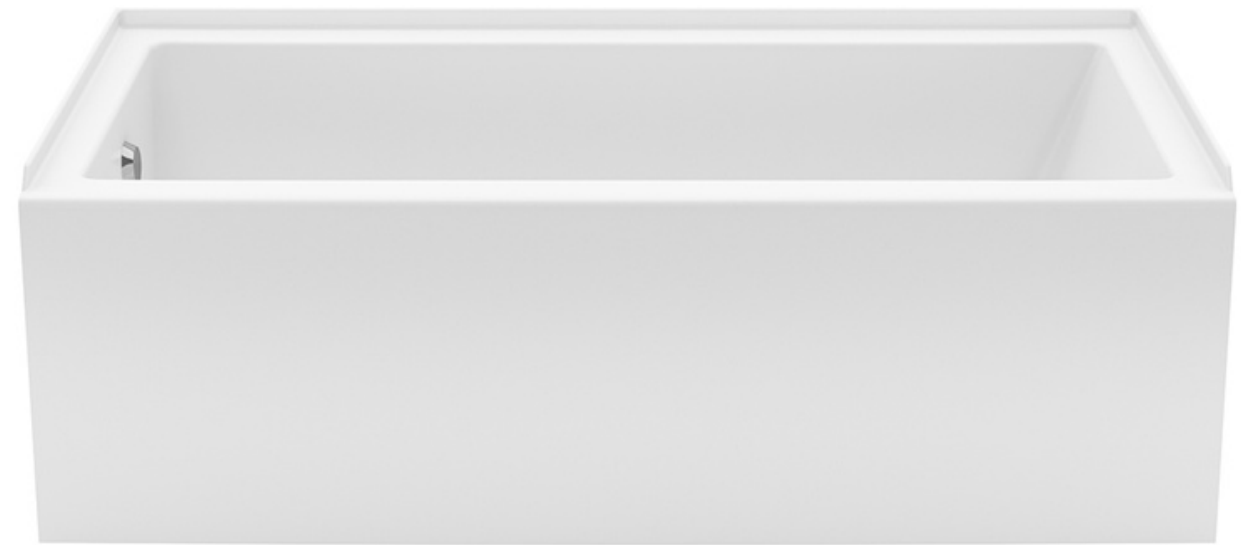

Alcove & Drop-In Tubs

Pose*

Rubix*

*Not available in all models.

Package pricing is subject to change without notice. Please note selections are limited to items listed in the Urbandale Design Centre online catalogue only.