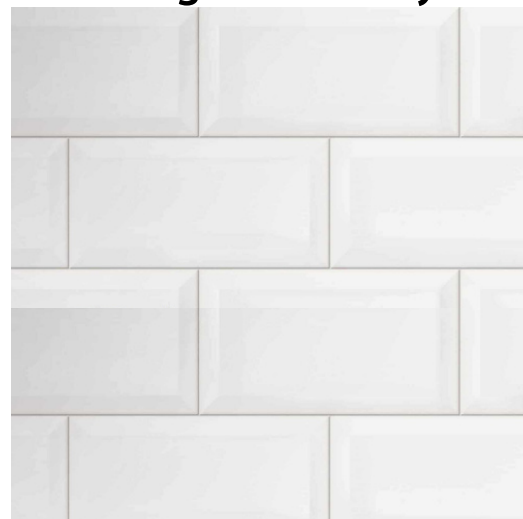

Standard Kitchen Backsplash

**THERE'S COMFORT IN
HIGHER STANDARDS**

Ceratac

Standard Wall Tiles

THERE'S COMFORT IN HIGHER STANDARDS

*Please note standard installation is stacked only. Photos are for colour and size reference only. Brick, staggered and herringbone are all upgraded installations.

**Essential
3x6 & 4x8
Bianco Glossy**

**Essential
3x6 & 4x8
Avorio Glossy**

**Essential
3x6 & 4x8
Argento Glossy**

**Essential
3x6 & 4x8
Polvere Glossy**

**Essential
3x6 & 4x8
Greige Glossy**

**Essential
3x6 & 4x8
Cenere Glossy**

**Essential
3x6 & 4x8
Carbone Glossy**

**Essential *
4x8
Bianco Glossy Bevelled**