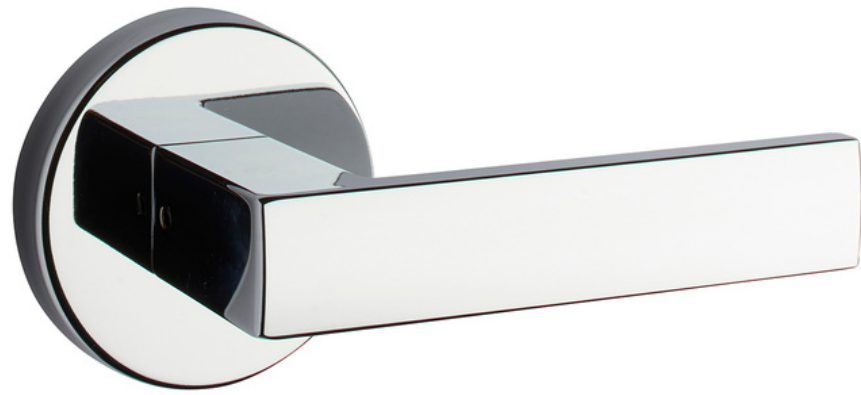

# Standard Trim

Riverside\*

Two Panel

5 Lite Clear Glass\*\*

Exterior Handle Set  
- Satin Nickel

Interior Door Hardware  
- Satin Nickel

\*single family homes only

\*\*model specific

## Package A

Pace Line

- Polished Chrome
- Matte Black
- Satin Nickel

Silver Moon

- Satin Nickel
- Satin Chrome
- Polished Chrome

Cross Flow

- Polished Chrome
- Satin Nickel
- Matte Black

## Upgrade Trim

### Package B

1948

- Polished Chrome
- Matte Black
- Satin Nickel

Slipstream

- Matte Black
- Polished Chrome
- Satin Nickel

Bergen

- Satin Chrome
- Matte Black
- Polished Chrome
- Satin Nickel