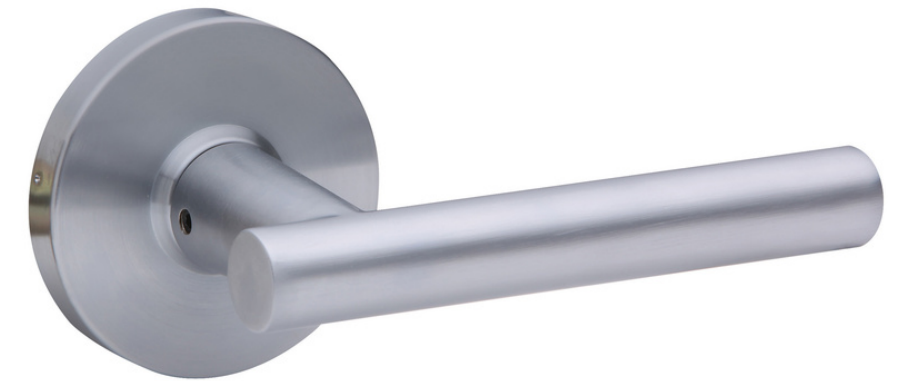

# Standard Trim

Riverside\*

Two Panel

5 Lite Clear Glass\*\*

Exterior Handle Set  
- Satin Nickel

Interior Door Hardware  
- Satin Nickel

\*single family homes only

\*\*model specific

## Upgrade Trim

### Package B

1948

- Polished Chrome
- Matte Black
- Satin Nickel

Slipstream

- Matte Black
- Polished Chrome
- Satin Nickel

Bergen

- Satin Chrome
- Matte Black
- Polished Chrome
- Satin Nickel