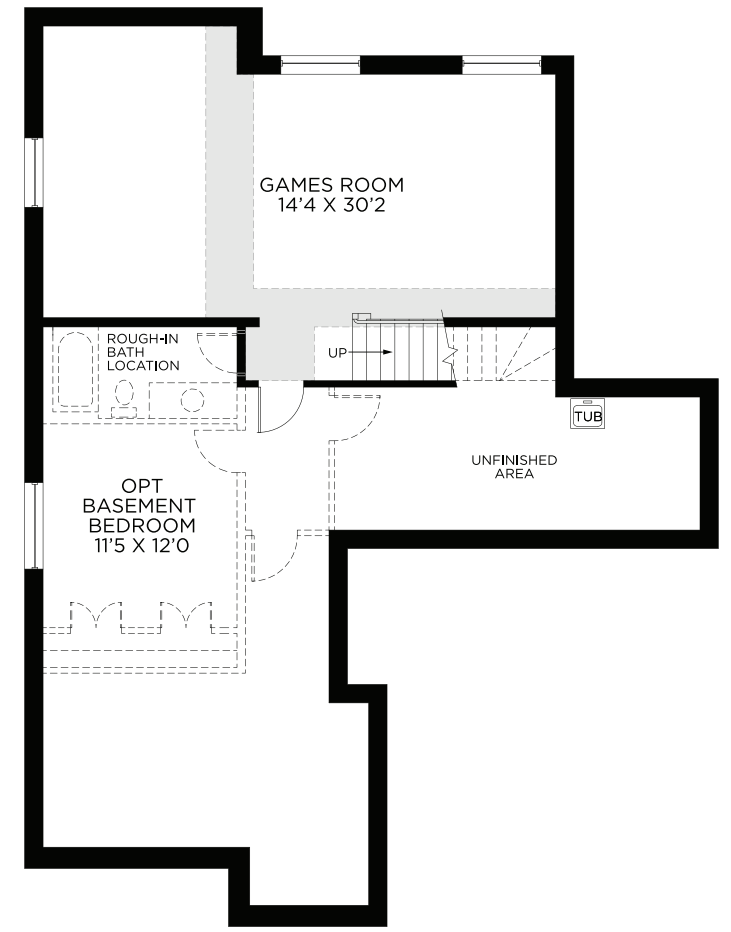

# WOODLAND

2,914 SQ.FT.

50' DESIGN

PACIFIC SERIES

GROUND FLOOR

OPT. GROUND FLOOR  
W/ 3PC POWDER ROOM

2,914 SQ.FT.

50' DESIGN

PACIFIC SERIES

BEDROOM FLOOR

OPT. BEDROOM FLOOR  
W/ 3 BATH

BASEMENT - FINISHED AREA 548 SQ.FT.