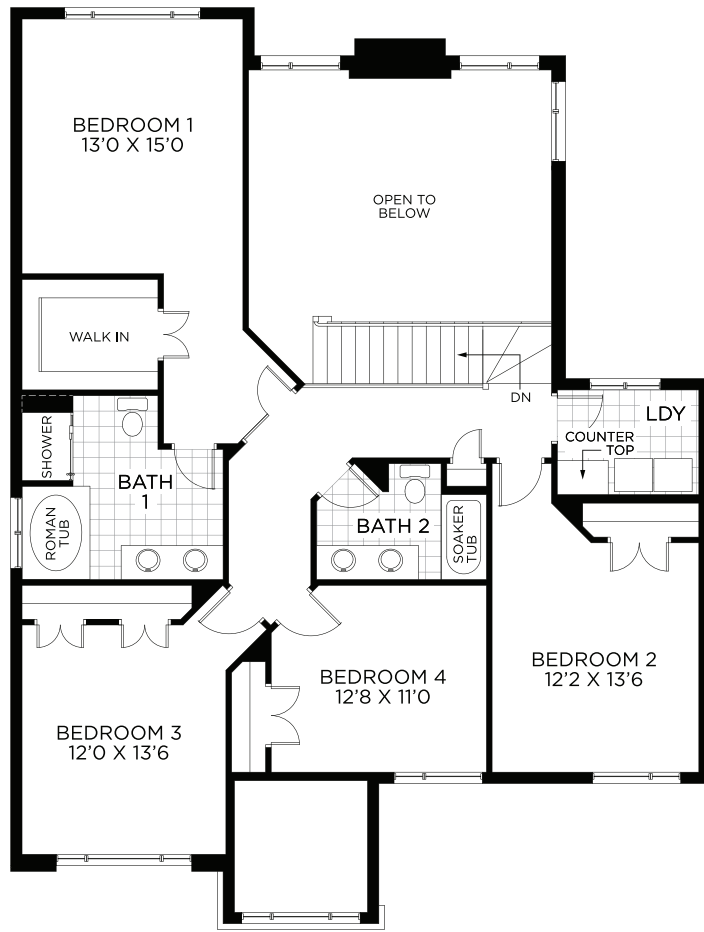

# WOODLAND

2,914 SQ.FT.

50' DESIGN

PACIFIC SERIES

GROUND FLOOR

OPT. GROUND FLOOR  
W/ 3PC POWDER ROOM

2,914 SQ.FT.

50' DESIGN

PACIFIC SERIES

BEDROOM FLOOR

OPT. BEDROOM FLOOR  
W/ 3 BATH

BASEMENT - FINISHED AREA 548 SQ.FT.