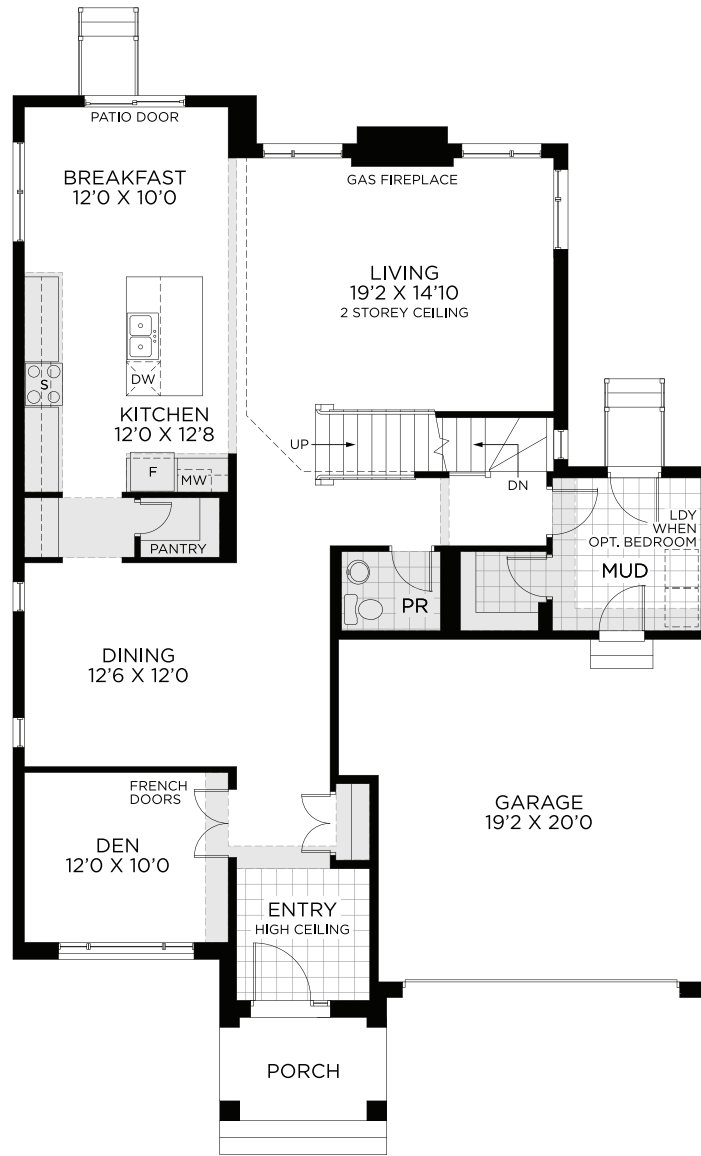

# WOODLAND

2,914 SQ.FT.

50' DESIGN

PACIFIC SERIES

GROUND FLOOR

OPT. GROUND FLOOR  
W/ 3PC POWDER ROOM

2,914 SQ.FT.

50' DESIGN

PACIFIC SERIES

BEDROOM FLOOR

OPT. BEDROOM FLOOR  
W/ 3 BATH

BASEMENT - FINISHED AREA 548 SQ.FT.