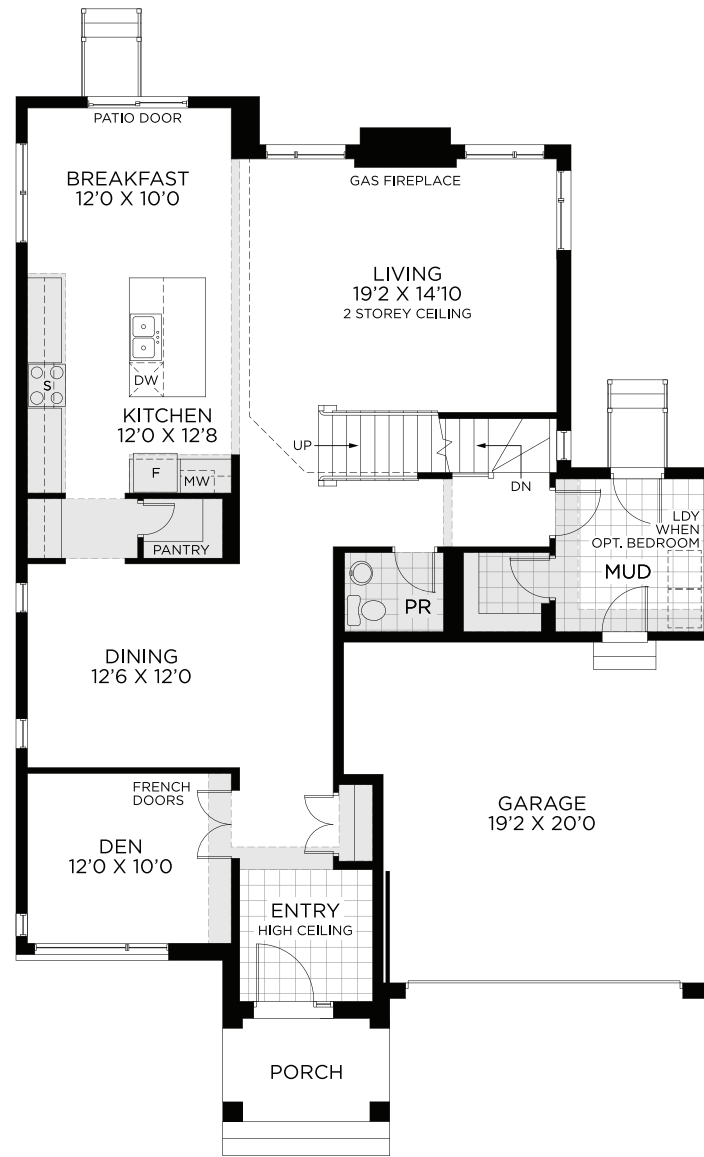

WOODLAND

2,914 SQ.FT.

50' DESIGN

HORIZON SERIES

GROUND FLOOR

OPT. GROUND FLOOR
W/ 3PC POWDER ROOM

All illustrations are artist concepts and should be used as reference only. Plans and specifications are subject to change without notice. All dimensions are approximate. Actual usable floor space may vary from stated area. Structural/mechanical requirements may result in bulkheads, dimensional revisions and/or minor adjustments that follow Taron regulations. Exterior steps and landings, including garage, may vary with site grading. Brick sides and rears are subject to site specifications. R-2000 is an official mark of Natural Resources Canada. Used with permission. E. & O. E. 07/07/21

WOODLAND

2,914 SQ.FT.

50' DESIGN

HORIZON SERIES

BEDROOM FLOOR

OPT. BEDROOM FLOOR
W/ 3 BATH

BASEMENT - FINISHED AREA 548 SQ.FT.