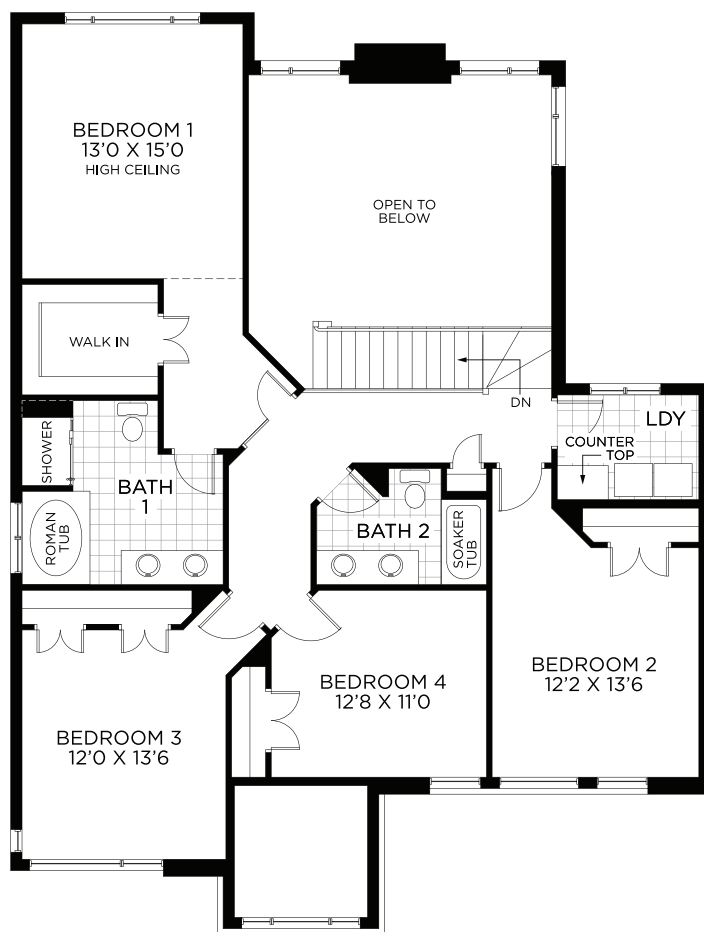

WOODLAND

2,914 SQ.FT.

50' DESIGN

HORIZON SERIES

GROUND FLOOR

OPT. GROUND FLOOR
W/ 3PC POWDER ROOM

All illustrations are artist concepts and should be used as reference only. Plans and specifications are subject to change without notice. All dimensions are approximate. Actual usable floor space may vary from stated area. Structural/mechanical requirements may result in bulkheads, dimensional revisions and/or minor adjustments that follow Taron regulations. Exterior steps and landings, including garage, may vary with site grading. Brick sides and rears are subject to site specifications. R-2000 is an official mark of Natural Resources Canada. Used with permission. E. & O. E. 07/07/21

WOODLAND

2,914 SQ.FT.

50' DESIGN

HORIZON SERIES

BEDROOM FLOOR

OPT. BEDROOM FLOOR
W/ 3 BATH

BASEMENT - FINISHED AREA 548 SQ.FT.