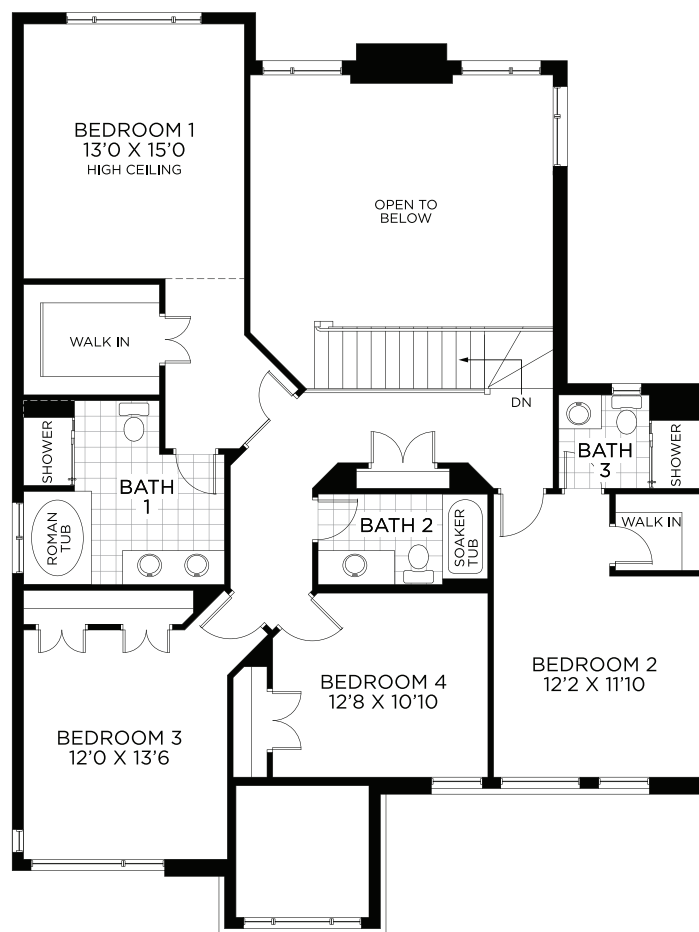

WOODLAND

2,914 SQ.FT.

50' DESIGN

HORIZON SERIES

GROUND FLOOR

OPT. GROUND FLOOR
W/ 3PC POWDER ROOM

All illustrations are artist concepts and should be used as reference only. Plans and specifications are subject to change without notice. All dimensions are approximate. Actual usable floor space may vary from stated area. Structural/mechanical requirements may result in bulkheads, dimensional revisions and/or minor adjustments that follow Taron regulations. Exterior steps and landings, including garage, may vary with site grading. Brick sides and rears are subject to site specifications. R-2000 is an official mark of Natural Resources Canada. Used with permission. E. & O. E. 07/07/21

WOODLAND

2,914 SQ.FT.

50' DESIGN

HORIZON SERIES

BEDROOM FLOOR

OPT. BEDROOM FLOOR
W/ 3 BATH

BASEMENT - FINISHED AREA 548 SQ.FT.