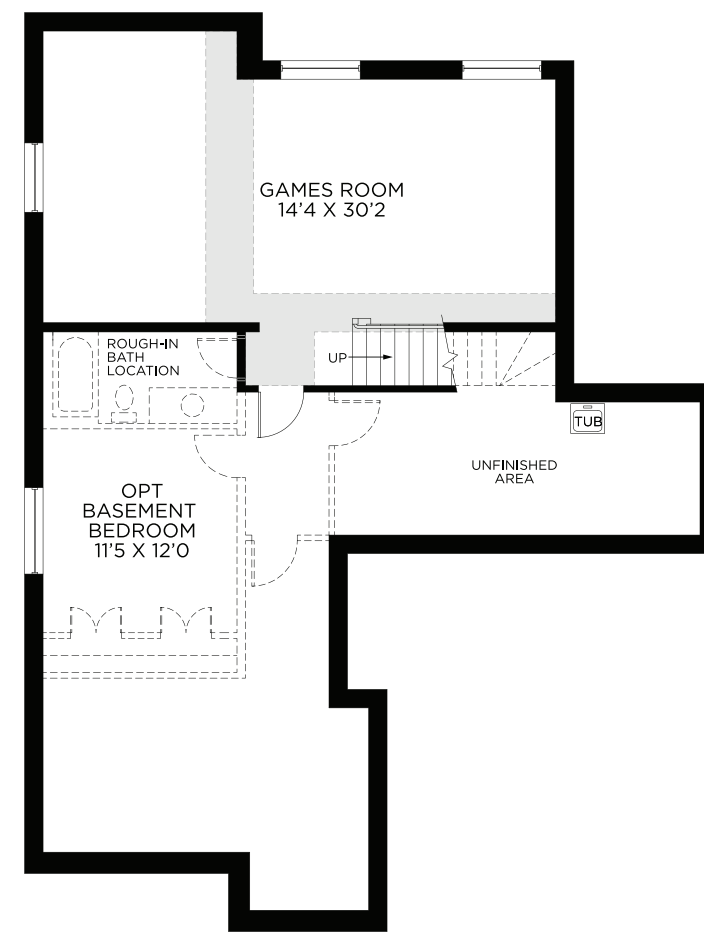

WOODLAND

2,914 SQ.FT.

50' DESIGN

HORIZON SERIES

GROUND FLOOR

OPT. GROUND FLOOR
W/ 3PC POWDER ROOM

All illustrations are artist concepts and should be used as reference only. Plans and specifications are subject to change without notice. All dimensions are approximate. Actual usable floor space may vary from stated area. Structural/mechanical requirements may result in bulkheads, dimensional revisions and/or minor adjustments that follow Taron regulations. Exterior steps and landings, including garage, may vary with site grading. Brick sides and rears are subject to site specifications. R-2000 is an official mark of Natural Resources Canada. Used with permission. E. & O. E. 07/07/21

WOODLAND

2,914 SQ.FT.

50' DESIGN

HORIZON SERIES

BEDROOM FLOOR

OPT. BEDROOM FLOOR
W/ 3 BATH

BASEMENT - FINISHED AREA 548 SQ.FT.