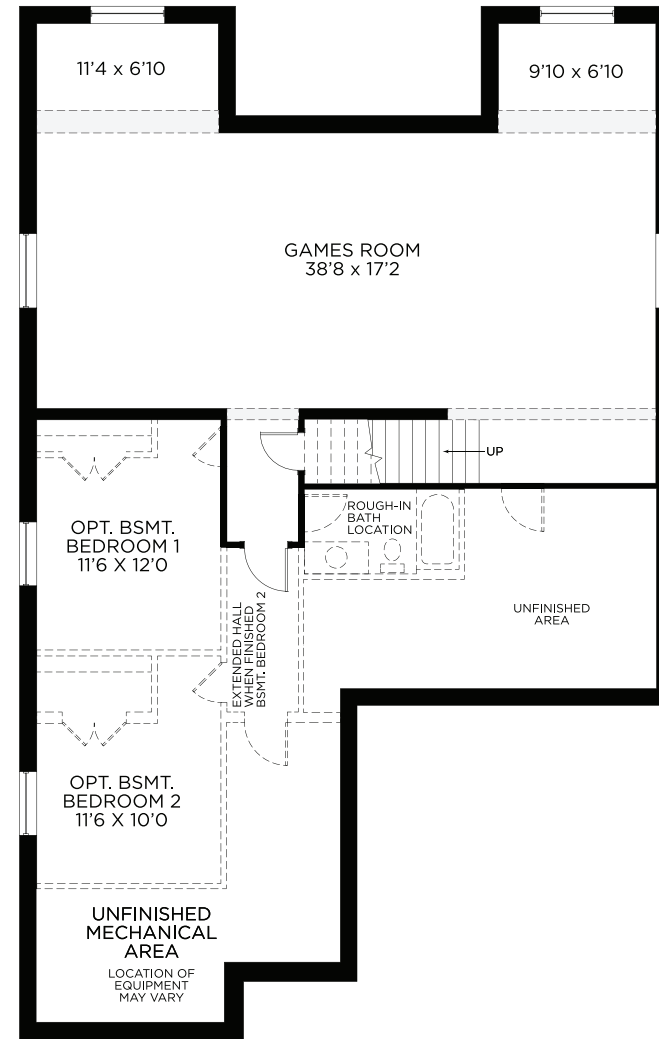

W
WINDERMERE

2,126 SQ.FT.

50' DESIGN

HORIZON SERIES

WINDERMERE

2,126 SQ.FT.

50' DESIGN

HORIZON SERIES

GROUND FLOOR

BASEMENT
Finished Area 977 sq.ft.

All illustrations are artist concepts and should be used as references only. Plans and specifications are subject to change without notice. All dimensions are approximate. Actual usable floor space may vary from the stated area. Structural/mechanical requirements may result in bulkheads, dimensional revisions, and/or minor adjustments that follow Tarion regulations. Exterior steps and landings, including the garage, may vary with site grading. Brick sides and rears are subject to site specifications. Our homes are qualified under the CHBA's Net Zero Ready Home Labelling Program. Logo used with permission. E. & O. E. 18/03/2024