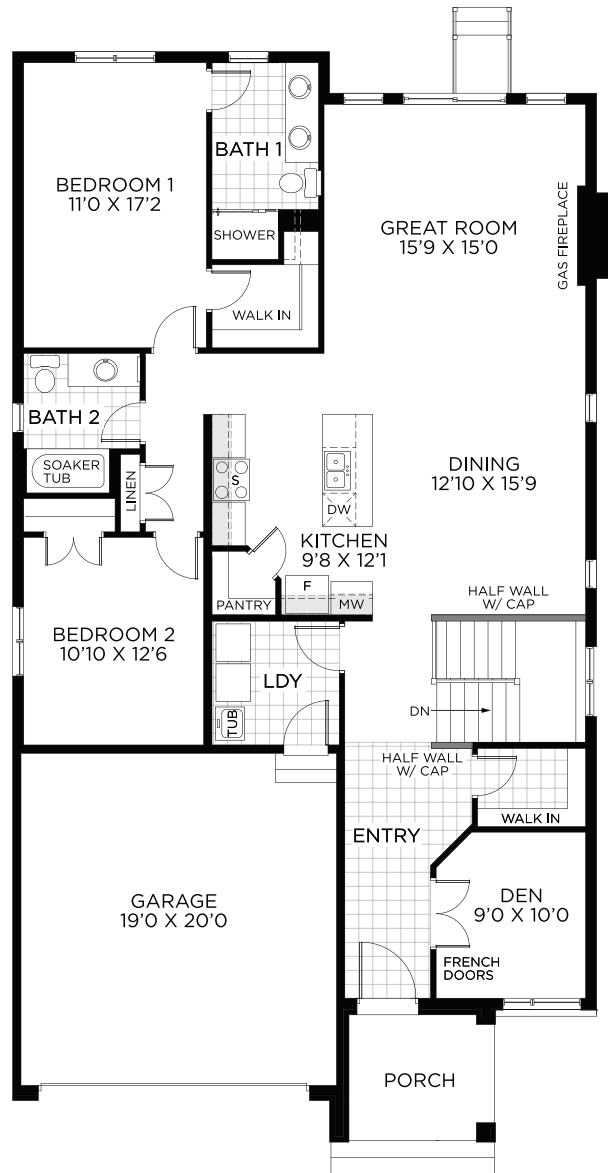

1,710 SQ.FT.

44' DESIGN

HORIZON SERIES

GROUND FLOOR

OPT. GROUND FLOOR W/BATH 1 SOAKER TUB

OPT. GROUND FLOOR W/BEDROOM 3

BASEMENT - FINISHED AREA 693 SQ.FT.