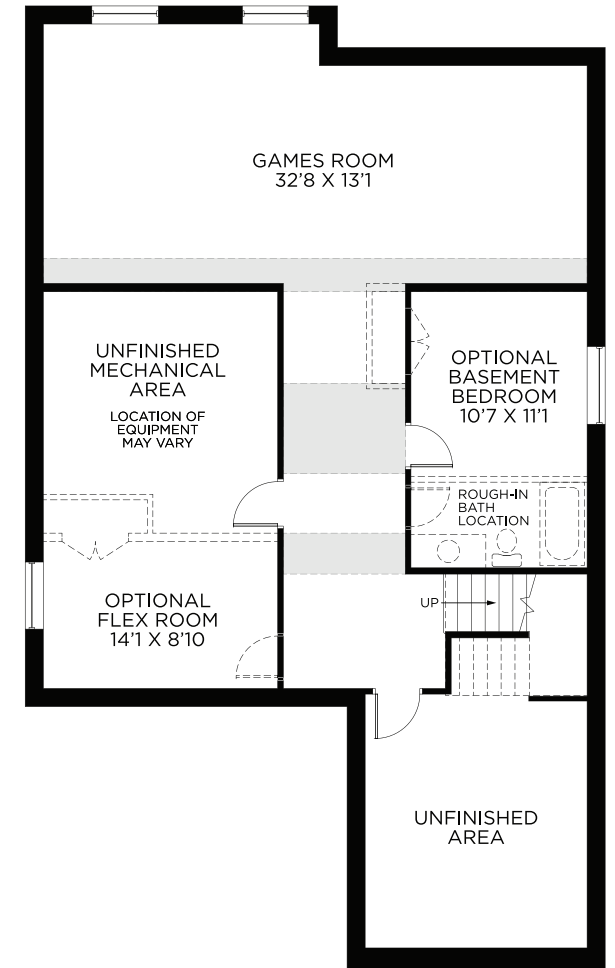

1,710 SQ.FT.

44' DESIGN

HORIZON SERIES

GROUND FLOOR

OPT. GROUND FLOOR W/BATH 1 SOAKER TUB

OPT. GROUND FLOOR W/BEDROOM 3

BASEMENT - FINISHED AREA 693 SQ.FT.