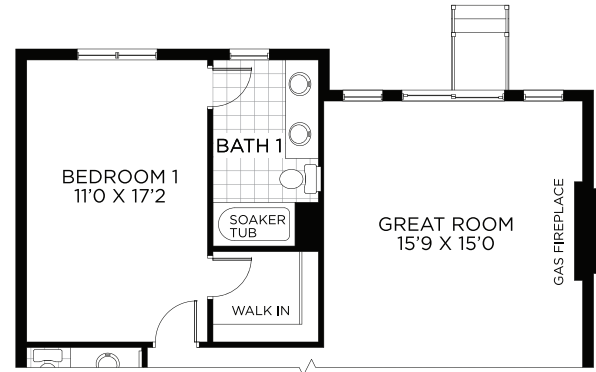

1,710 SQ.FT.

44' DESIGN

HORIZON SERIES

GROUND FLOOR

OPT. GROUND FLOOR W/BATH 1 SOAKER TUB

OPT. GROUND FLOOR W/BEDROOM 3

BASEMENT - FINISHED AREA 693 SQ.FT.