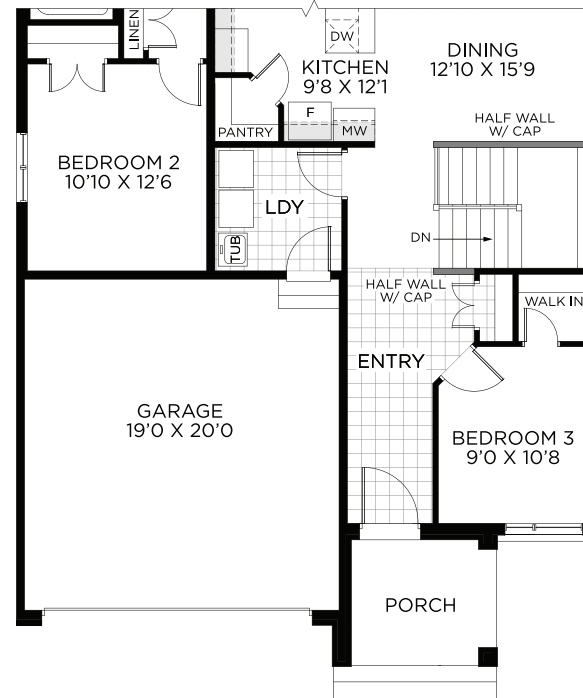

1,710 SQ.FT.

44' DESIGN

HORIZON SERIES

GROUND FLOOR

OPT. GROUND FLOOR W/BATH 1 SOAKER TUB

OPT. GROUND FLOOR W/BEDROOM 3

BASEMENT - FINISHED AREA 693 SQ.FT.