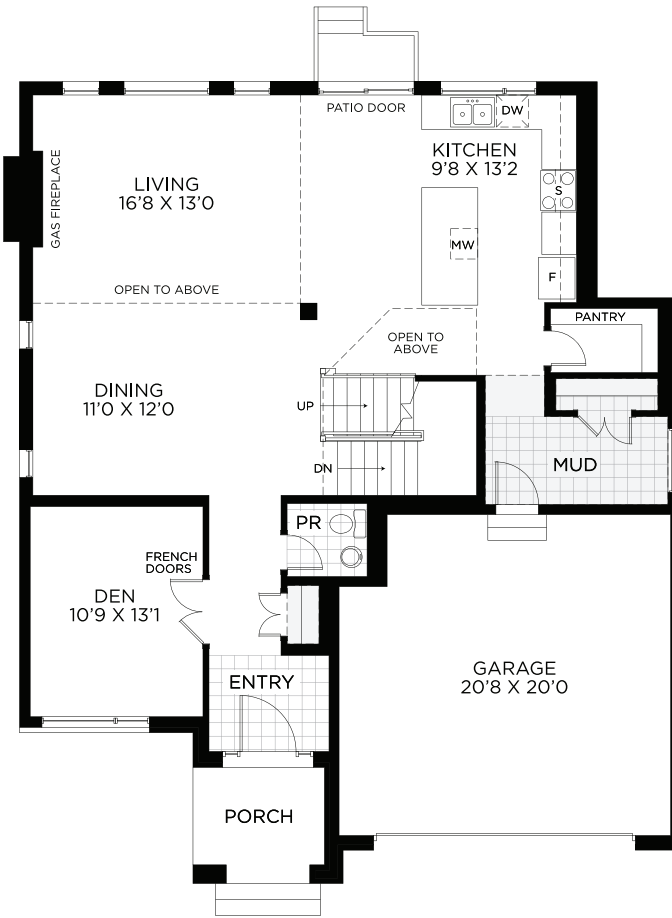

# VICTORIA

2,690 SQ.FT.

50' DESIGN

HORIZON SERIES

# VICTORIA

2,690 SQ.FT.

50' DESIGN

HORIZON SERIES

GROUND FLOOR

BEDROOM FLOOR

BASEMENT  
Finished Area 596 sq.ft.

All illustrations are artist concepts and should be used as references only. Plans and specifications are subject to change without notice. All dimensions are approximate. Actual usable floor space may vary from the stated area. Structural/mechanical requirements may result in bulkheads, dimensional revisions, and/or minor adjustments that follow Tarion regulations. Exterior steps and landings, including the garage, may vary with site grading. Brick sides and rears are subject to site specifications. Our homes are qualified under the CHBA's Net Zero Ready Home Labelling Program. Logo used with permission. E. & O. E. 18/03/2024