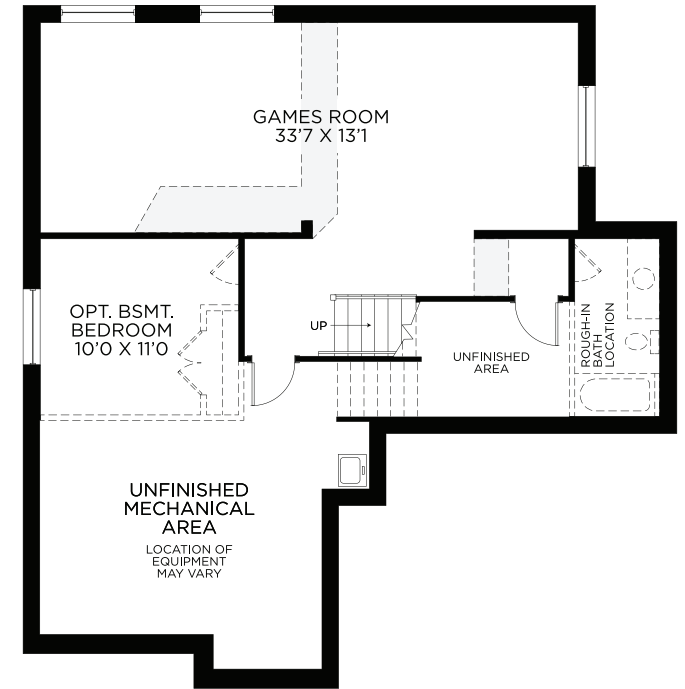

# VICTORIA

2,690 SQ.FT.

50' DESIGN

HORIZON SERIES

# VICTORIA

2,690 SQ.FT.

50' DESIGN

HORIZON SERIES

GROUND FLOOR

BEDROOM FLOOR

BASEMENT  
Finished Area 596 sq.ft.

All illustrations are artist concepts and should be used as references only. Plans and specifications are subject to change without notice. All dimensions are approximate. Actual usable floor space may vary from the stated area. Structural/mechanical requirements may result in bulkheads, dimensional revisions, and/or minor adjustments that follow Tarion regulations. Exterior steps and landings, including the garage, may vary with site grading. Brick sides and rears are subject to site specifications. Our homes are qualified under the CHBA's Net Zero Ready Home Labelling Program. Logo used with permission. E. & O. E. 18/03/2024