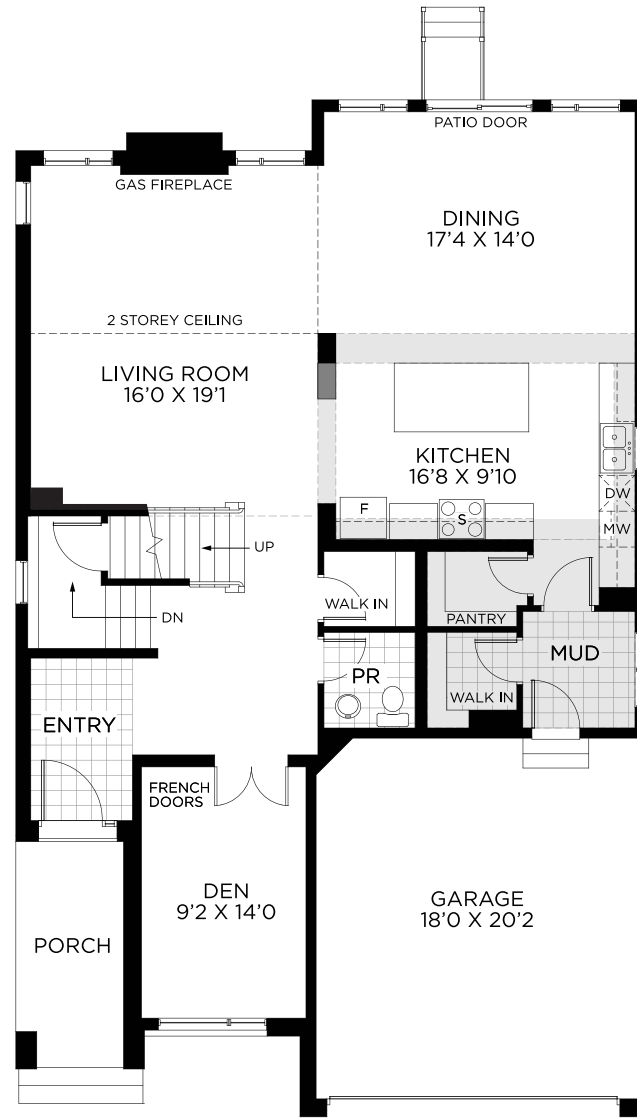

2,950 SQ.FT.

44' DESIGN

PACIFIC SERIES

OPT. GROUND FLOOR
W/3 PC POWDER ROOM

OPT. GROUND FLOOR
W/WALK-THRU ENTRY CLOSET

GROUND FLOOR

2,950 SQ.FT.

44' DESIGN

PACIFIC SERIES

BEDROOM FLOOR

OPT. BEDROOM FLOOR W/3.5 BATHS

BASEMENT - FINISHED AREA 595 SQ.FT.