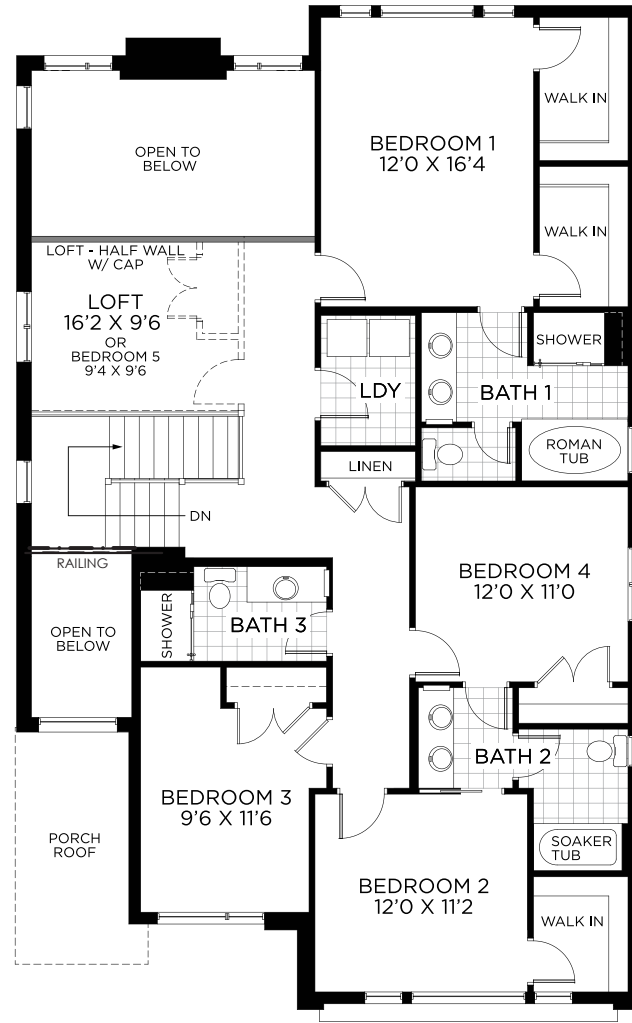

2,950 SQ.FT.

44' DESIGN

PACIFIC SERIES

OPT. GROUND FLOOR
W/3 PC POWDER ROOM

OPT. GROUND FLOOR
W/WALK-THRU ENTRY CLOSET

GROUND FLOOR

2,950 SQ.FT.

44' DESIGN

PACIFIC SERIES

BEDROOM FLOOR

OPT. BEDROOM FLOOR W/3.5 BATHS

BASEMENT - FINISHED AREA 595 SQ.FT.