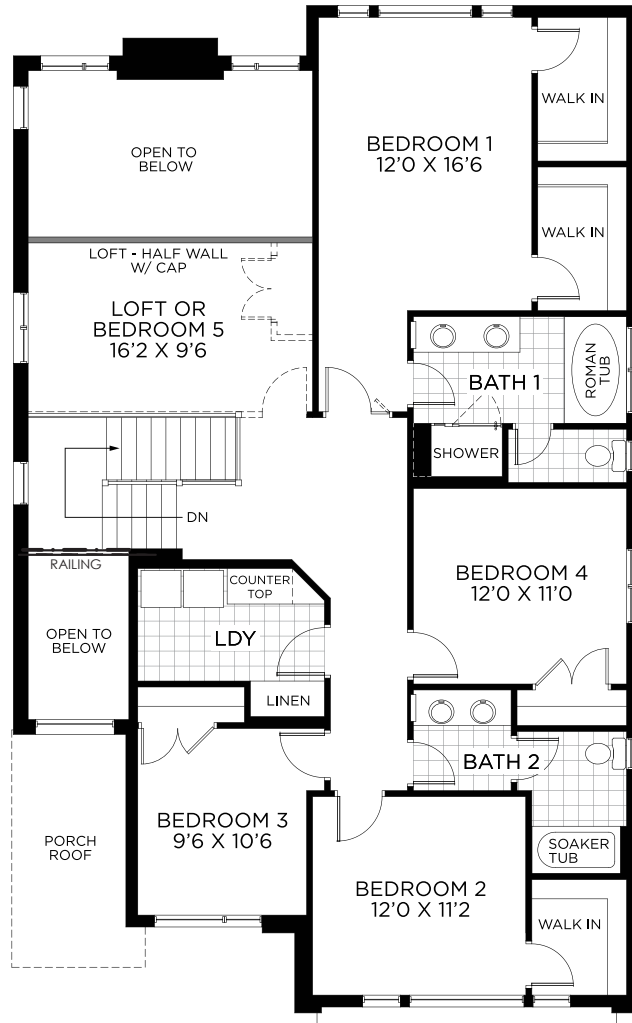

2,950 SQ.FT.

44' DESIGN

PACIFIC SERIES

OPT. GROUND FLOOR
W/3 PC POWDER ROOM

OPT. GROUND FLOOR
W/WALK-THRU ENTRY CLOSET

GROUND FLOOR

2,950 SQ.FT.

44' DESIGN

PACIFIC SERIES

BEDROOM FLOOR

OPT. BEDROOM FLOOR W/3.5 BATHS

BASEMENT - FINISHED AREA 595 SQ.FT.