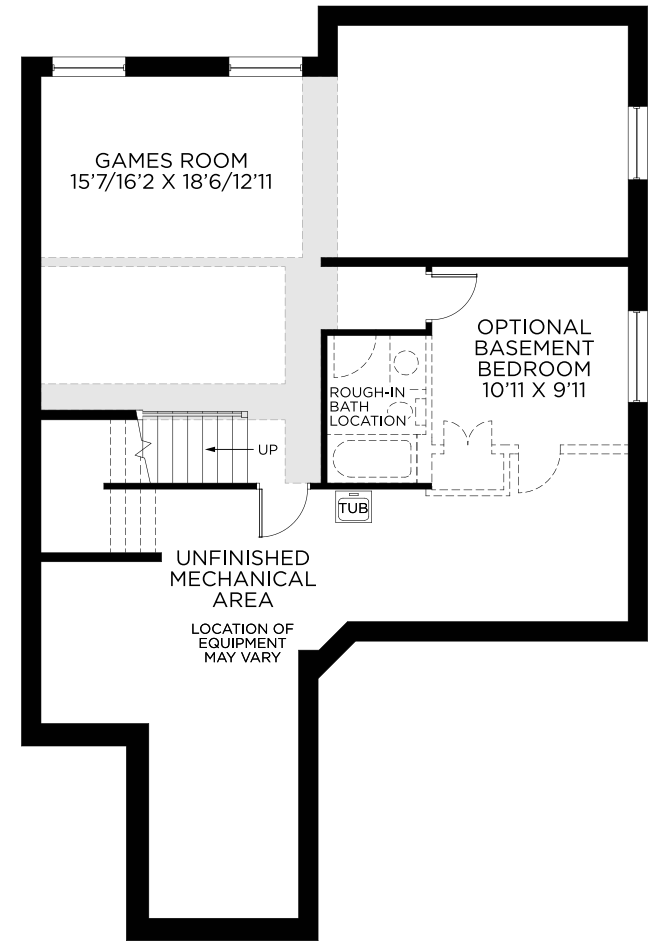

2,950 SQ.FT.

44' DESIGN

PACIFIC SERIES

OPT. GROUND FLOOR
W/3 PC POWDER ROOM

OPT. GROUND FLOOR
W/WALK-THRU ENTRY CLOSET

GROUND FLOOR

2,950 SQ.FT.

44' DESIGN

PACIFIC SERIES

BEDROOM FLOOR

OPT. BEDROOM FLOOR W/3.5 BATHS

BASEMENT - FINISHED AREA 595 SQ.FT.