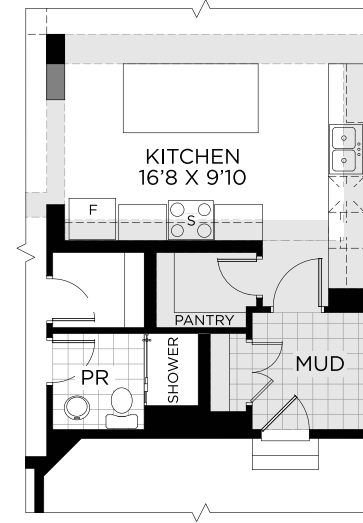

2,950 SQ.FT.

44' DESIGN

PACIFIC SERIES

OPT. GROUND FLOOR
W/3 PC POWDER ROOM

OPT. GROUND FLOOR
W/WALK-THRU ENTRY CLOSET

GROUND FLOOR

2,950 SQ.FT.

44' DESIGN

PACIFIC SERIES

BEDROOM FLOOR

OPT. BEDROOM FLOOR W/3.5 BATHS

BASEMENT - FINISHED AREA 595 SQ.FT.