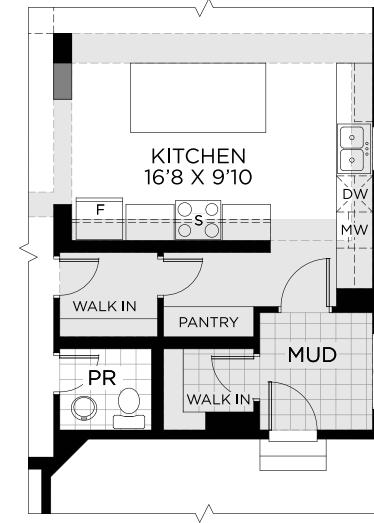

2,950 SQ.FT.

44' DESIGN

PACIFIC SERIES

OPT. GROUND FLOOR
W/3 PC POWDER ROOM

OPT. GROUND FLOOR
W/WALK-THRU ENTRY CLOSET

GROUND FLOOR

2,950 SQ.FT.

44' DESIGN

PACIFIC SERIES

BEDROOM FLOOR

OPT. BEDROOM FLOOR W/3.5 BATHS

BASEMENT - FINISHED AREA 595 SQ.FT.