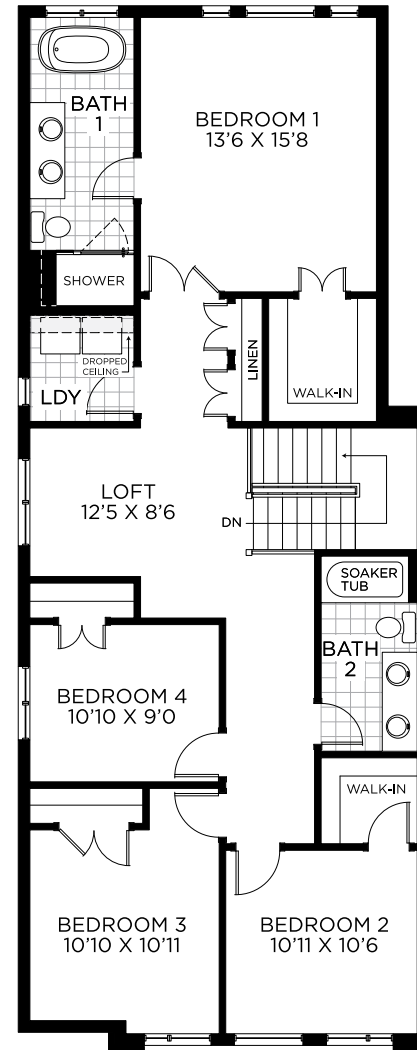

SEAVIEW

2,109 SQ.FT.

31' DESIGN

PACIFIC SERIES

SEAVIEW

2,109 SQ.FT.

31' DESIGN

PACIFIC SERIES

GROUND FLOOR

BEDROOM FLOOR

BASEMENT
Finished Area 490 sq.ft.

All illustrations are artist concepts and should be used as references only. Plans and specifications are subject to change without notice. All dimensions are approximate. Actual usable floor space may vary from the stated area. Structural/mechanical requirements may result in bulkheads, dimensional revisions, and/or minor adjustments that follow Taron regulations. Exterior steps and landings, including the garage, may vary with site grading. Brick sides and rears are subject to site specifications. Our homes are qualified under the CHBA's Net Zero Ready Home Labelling Program. Logo used with permission. E. & O. E. 18/03/2024