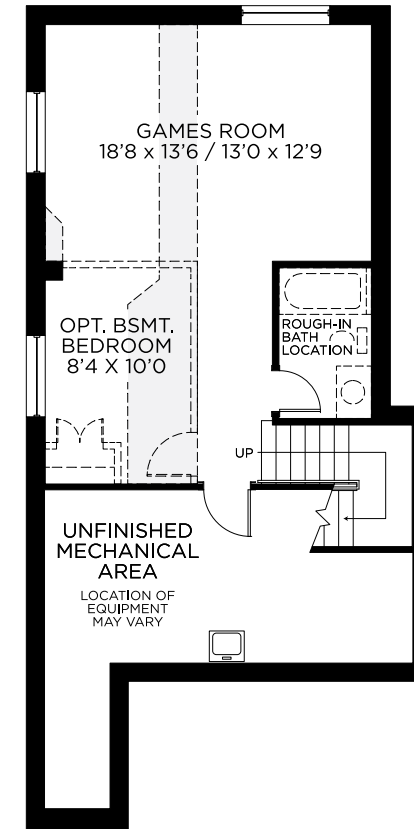

SEAVIEW

2,109 SQ.FT.

31' DESIGN

PACIFIC SERIES

SEAVIEW

2,109 SQ.FT.

31' DESIGN

PACIFIC SERIES

GROUND FLOOR

BEDROOM FLOOR

BASEMENT
Finished Area 490 sq.ft.

All illustrations are artist concepts and should be used as references only. Plans and specifications are subject to change without notice. All dimensions are approximate. Actual usable floor space may vary from the stated area. Structural/mechanical requirements may result in bulkheads, dimensional revisions, and/or minor adjustments that follow Taron regulations. Exterior steps and landings, including the garage, may vary with site grading. Brick sides and rears are subject to site specifications. Our homes are qualified under the CHBA's Net Zero Ready Home Labelling Program. Logo used with permission. E. & O. E. 18/03/2024