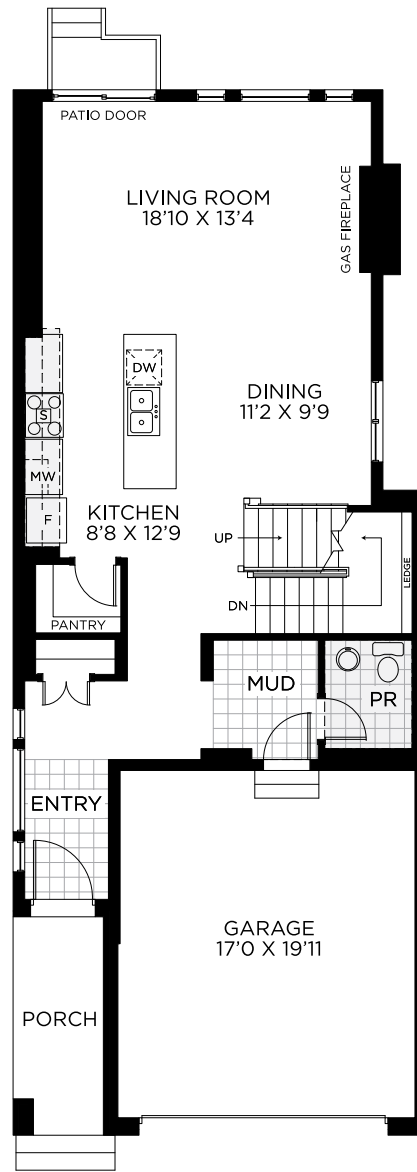

SEAVIEW

2,109 SQ.FT.

31' DESIGN

PACIFIC SERIES

SEAVIEW

2,109 SQ.FT.

31' DESIGN

PACIFIC SERIES

GROUND FLOOR

BEDROOM FLOOR

BASEMENT
Finished Area 490 sq.ft.

All illustrations are artist concepts and should be used as references only. Plans and specifications are subject to change without notice. All dimensions are approximate. Actual usable floor space may vary from the stated area. Structural/mechanical requirements may result in bulkheads, dimensional revisions, and/or minor adjustments that follow Taron regulations. Exterior steps and landings, including the garage, may vary with site grading. Brick sides and rears are subject to site specifications. Our homes are qualified under the CHBA's Net Zero Ready Home Labelling Program. Logo used with permission. E. & O. E. 18/03/2024