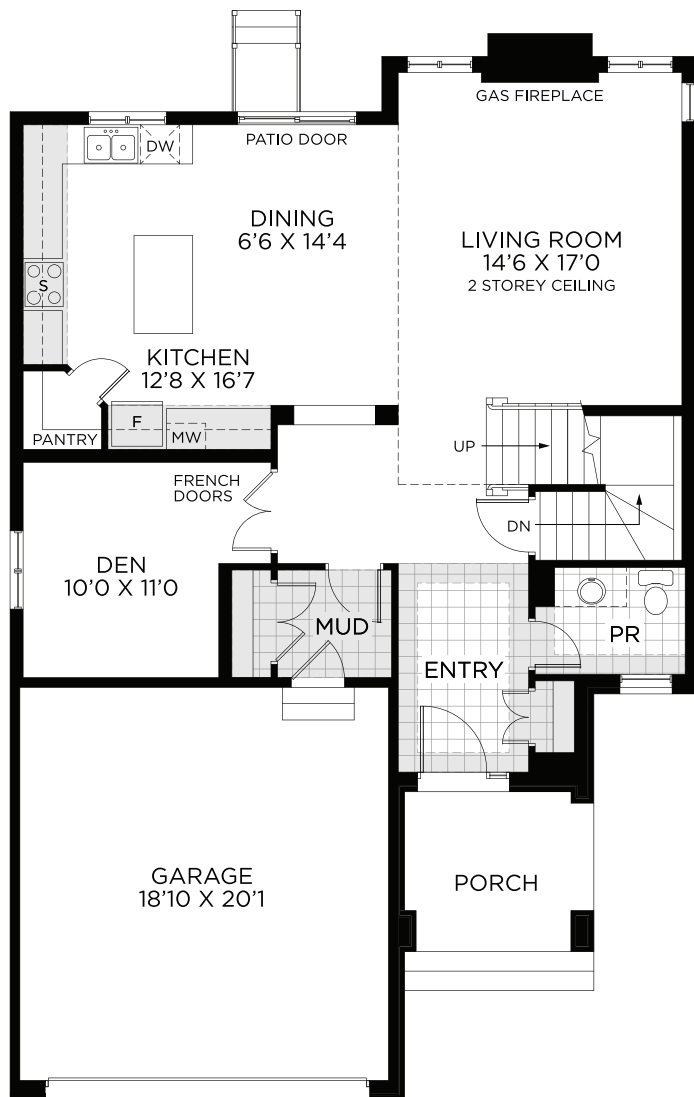

2,417 SQ.FT.

44' DESIGN

HORIZON SERIES

GROUND FLOOR

BEDROOM FLOOR

BASEMENT - FINISHED AREA 368 SQ.FT.