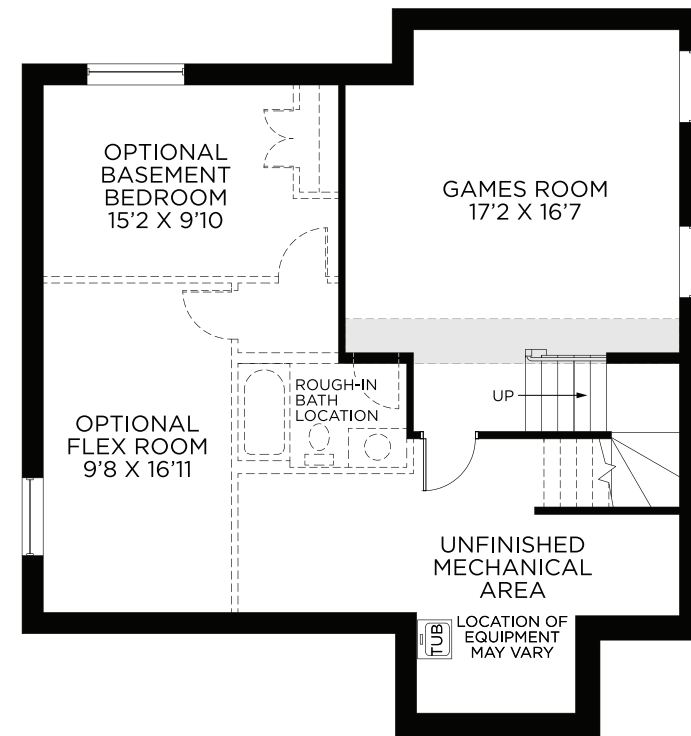

2,417 SQ.FT.

44' DESIGN

HORIZON SERIES

GROUND FLOOR

BEDROOM FLOOR

BASEMENT - FINISHED AREA 368 SQ.FT.