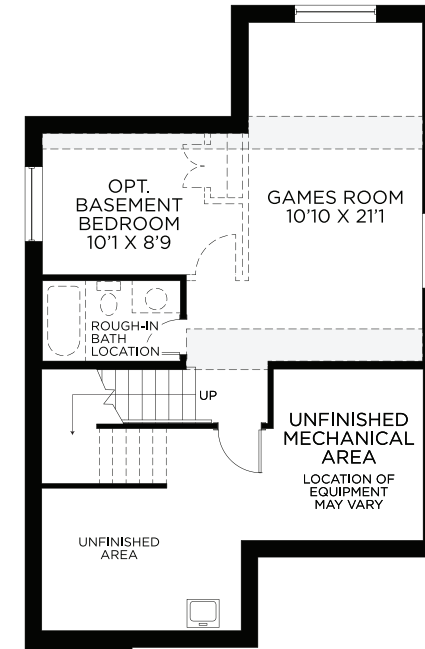

LONSDALE

1,980 SQ.FT.

35' DESIGN

HORIZON SERIES

LONSDALE

1,980 SQ.FT.

35' DESIGN

HORIZON SERIES

GROUND FLOOR

BEDROOM FLOOR

BASEMENT
Finished Area 463 sq.ft.

All illustrations are artist concepts and should be used as references only. Plans and specifications are subject to change without notice. All dimensions are approximate. Actual usable floor space may vary from the stated area. Structural/mechanical requirements may result in bulkheads, dimensional revisions, and/or minor adjustments that follow Taron regulations. Exterior steps and landings, including the garage, may vary with site grading. Brick sides and rears are subject to site specifications. Our homes are qualified under the CHBA's Net Zero Ready Home Labelling Program. Logo used with permission. E. & O. E. 18/03/2024