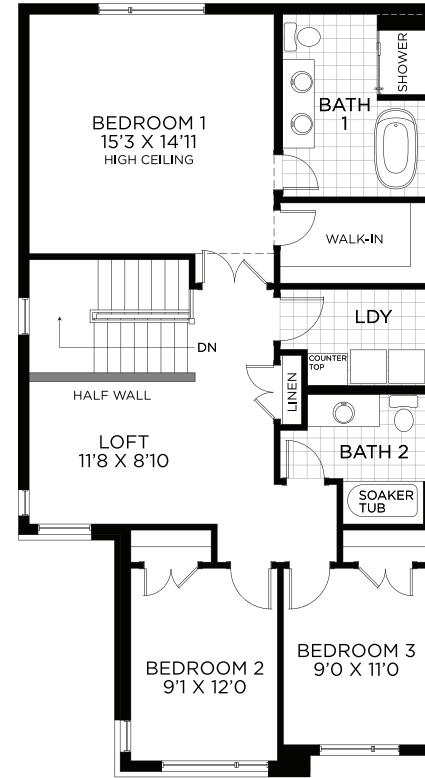

LONSDALE

1,980 SQ.FT.

35' DESIGN

HORIZON SERIES

LONSDALE

1,980 SQ.FT.

35' DESIGN

HORIZON SERIES

GROUND FLOOR

BEDROOM FLOOR

BASEMENT
Finished Area 463 sq.ft.

All illustrations are artist concepts and should be used as references only. Plans and specifications are subject to change without notice. All dimensions are approximate. Actual usable floor space may vary from the stated area. Structural/mechanical requirements may result in bulkheads, dimensional revisions, and/or minor adjustments that follow Taron regulations. Exterior steps and landings, including the garage, may vary with site grading. Brick sides and rears are subject to site specifications. Our homes are qualified under the CHBA's Net Zero Ready Home Labelling Program. Logo used with permission. E. & O. E. 18/03/2024