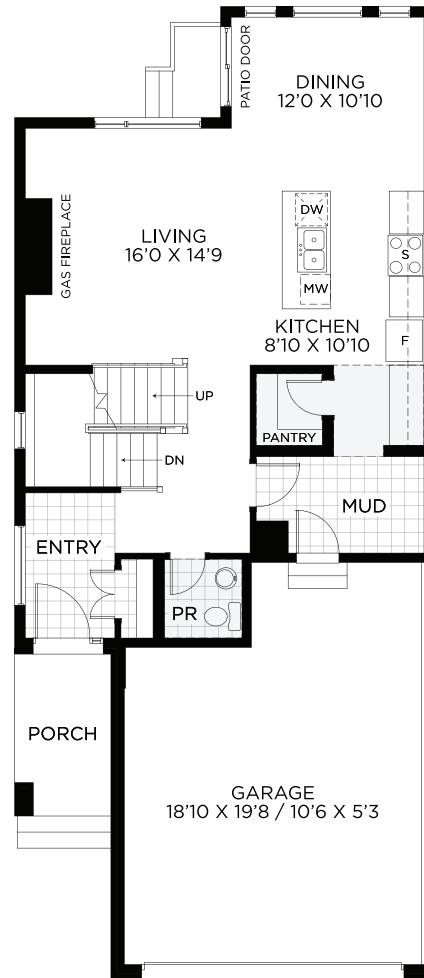

LONSDALE

1,980 SQ.FT.

35' DESIGN

HORIZON SERIES

LONSDALE

1,980 SQ.FT.

35' DESIGN

HORIZON SERIES

GROUND FLOOR

BEDROOM FLOOR

BASEMENT
Finished Area 463 sq.ft.

All illustrations are artist concepts and should be used as references only. Plans and specifications are subject to change without notice. All dimensions are approximate. Actual usable floor space may vary from the stated area. Structural/mechanical requirements may result in bulkheads, dimensional revisions, and/or minor adjustments that follow Taron regulations. Exterior steps and landings, including the garage, may vary with site grading. Brick sides and rears are subject to site specifications. Our homes are qualified under the CHBA's Net Zero Ready Home Labelling Program. Logo used with permission. E. & O. E. 18/03/2024