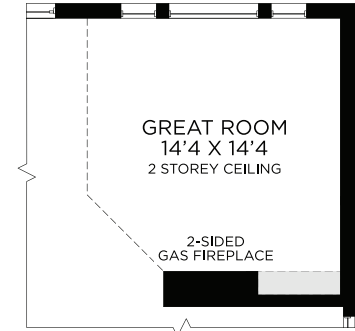

2,819 SQ.FT.

44' DESIGN

PACIFIC SERIES

GROUND FLOOR

OPT. GROUND FLOOR  
W/3 PC POWDER ROOM

OPT. GROUND FLOOR  
W/DEN

OPT. GROUND FLOOR  
W/ RELOCATED FIREPLACE

2,819 SQ.FT.

44' DESIGN

PACIFIC SERIES

BEDROOM FLOOR

BASEMENT - FINISHED AREA 602 SQ.FT.