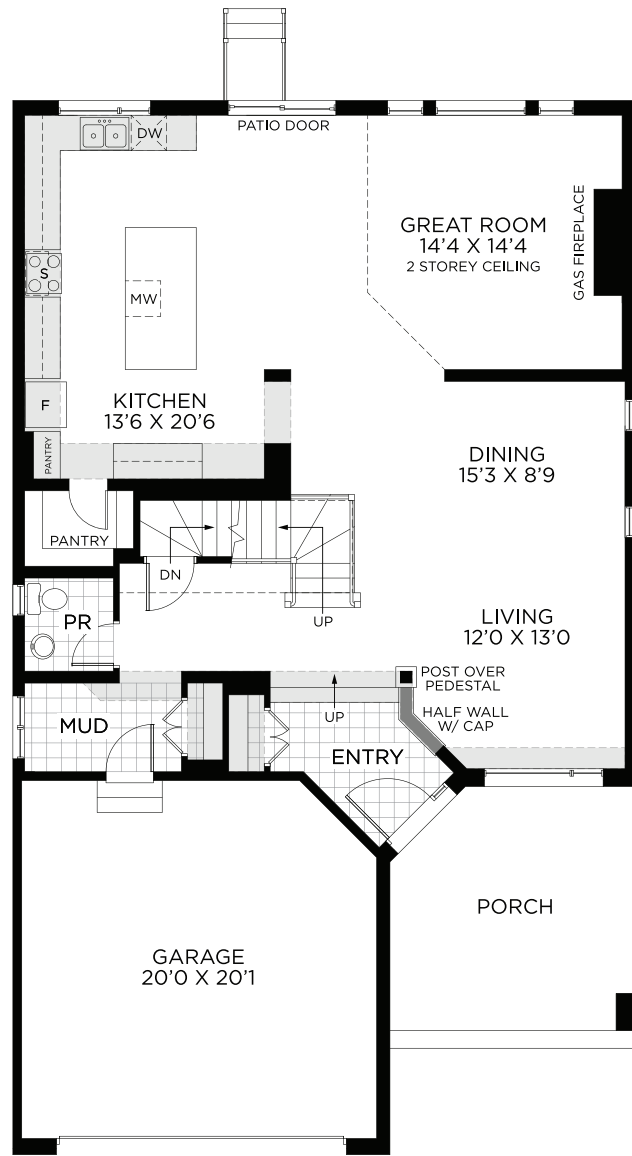

2,819 SQ.FT.

44' DESIGN

PACIFIC SERIES

GROUND FLOOR

OPT. GROUND FLOOR  
W/3 PC POWDER ROOM

OPT. GROUND FLOOR  
W/DEN

OPT. GROUND FLOOR  
W/ RELOCATED FIREPLACE

2,819 SQ.FT.

44' DESIGN

PACIFIC SERIES

BEDROOM FLOOR

BASEMENT - FINISHED AREA 602 SQ.FT.