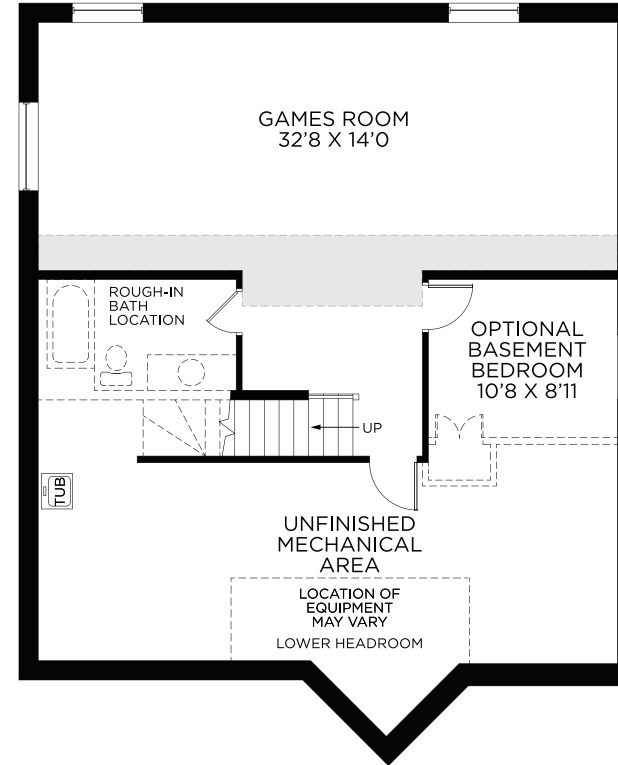

2,819 SQ.FT.

44' DESIGN

PACIFIC SERIES

GROUND FLOOR

OPT. GROUND FLOOR  
W/3 PC POWDER ROOM

OPT. GROUND FLOOR  
W/DEN

OPT. GROUND FLOOR  
W/ RELOCATED FIREPLACE

2,819 SQ.FT.

44' DESIGN

PACIFIC SERIES

BEDROOM FLOOR

BASEMENT - FINISHED AREA 602 SQ.FT.