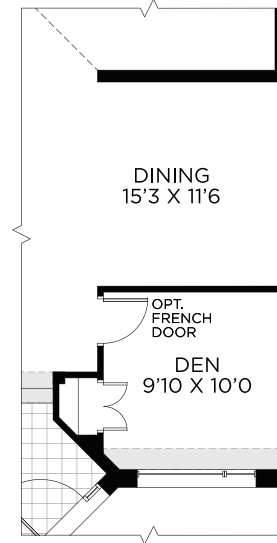

2,819 SQ.FT.

44' DESIGN

PACIFIC SERIES

GROUND FLOOR

OPT. GROUND FLOOR  
W/3 PC POWDER ROOM

OPT. GROUND FLOOR  
W/DEN

OPT. GROUND FLOOR  
W/ RELOCATED FIREPLACE

2,819 SQ.FT.

44' DESIGN

PACIFIC SERIES

BEDROOM FLOOR

BASEMENT - FINISHED AREA 602 SQ.FT.