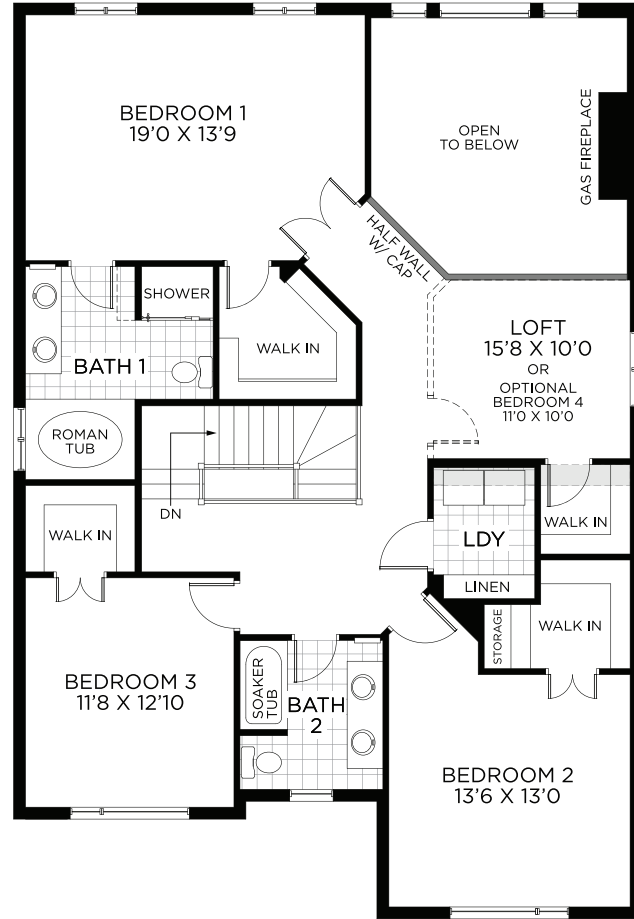

2,819 SQ.FT.

44' DESIGN

PACIFIC SERIES

GROUND FLOOR

OPT. GROUND FLOOR  
W/3 PC POWDER ROOM

OPT. GROUND FLOOR  
W/DEN

OPT. GROUND FLOOR  
W/ RELOCATED FIREPLACE

2,819 SQ.FT.

44' DESIGN

PACIFIC SERIES

BEDROOM FLOOR

BASEMENT - FINISHED AREA 602 SQ.FT.