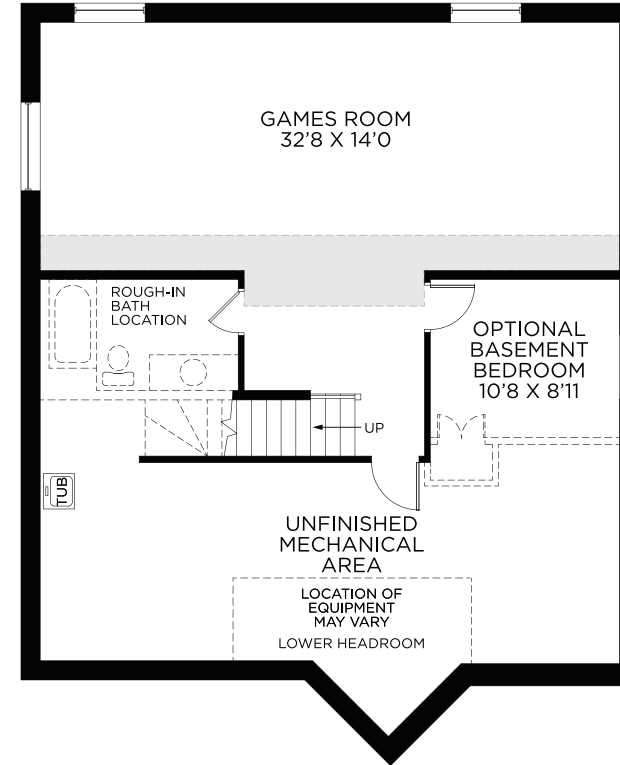

LINEN

GROUND FLOOR

OPT. GROUND FLOOR
W/3 PC POWDER ROOM

OPT. GROUND FLOOR
W/DEN

OPT. GROUND FLOOR
W/ RELOCATED FIREPLACE

2,819 SQ.FT.

44' DESIGN

HORIZON SERIES

2,819 SQ.FT.

44' DESIGN

HORIZON SERIES

BEDROOM FLOOR

BASEMENT - FINISHED AREA 602 SQ.FT.