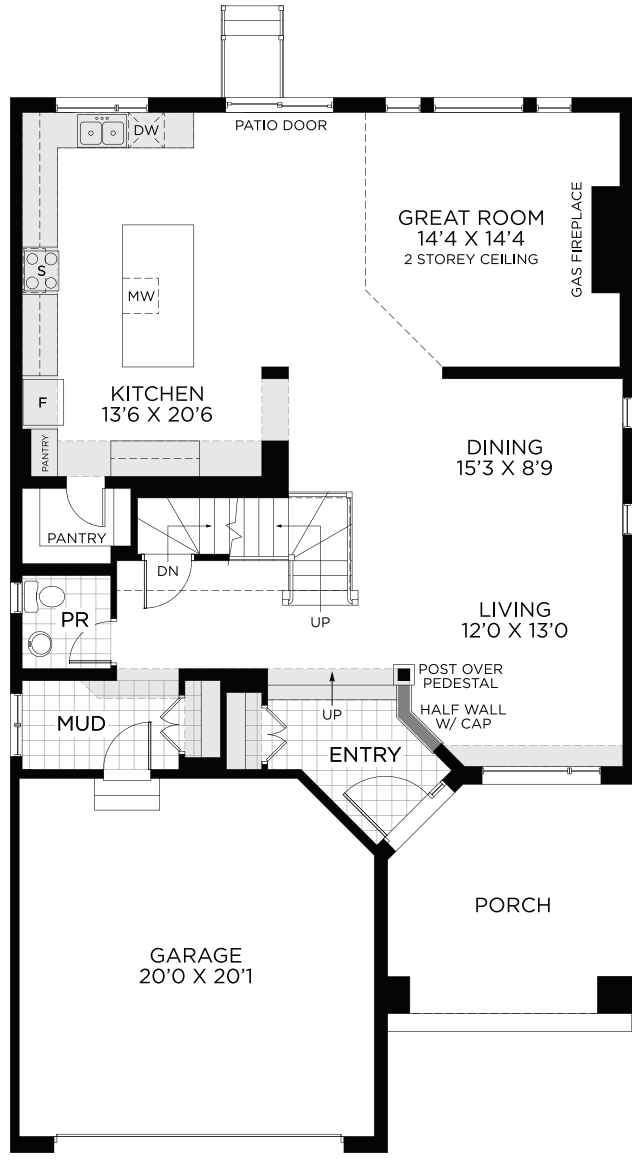

LINEN

GROUND FLOOR

OPT. GROUND FLOOR
W/3 PC POWDER ROOM

OPT. GROUND FLOOR
W/DEN

OPT. GROUND FLOOR
W/ RELOCATED FIREPLACE

2,819 SQ.FT.

44' DESIGN

HORIZON SERIES

2,819 SQ.FT.

44' DESIGN

HORIZON SERIES

BEDROOM FLOOR

BASEMENT - FINISHED AREA 602 SQ.FT.