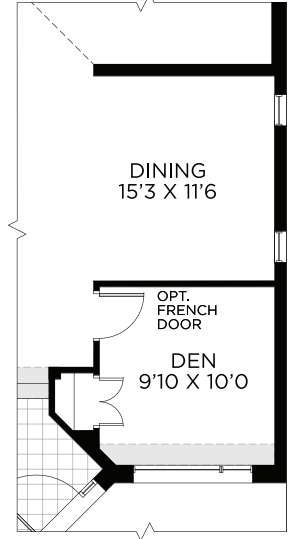

LINEN

GROUND FLOOR

OPT. GROUND FLOOR
W/3 PC POWDER ROOM

OPT. GROUND FLOOR
W/DEN

OPT. GROUND FLOOR
W/ RELOCATED FIREPLACE

2,819 SQ.FT.

44' DESIGN

HORIZON SERIES

2,819 SQ.FT.

44' DESIGN

HORIZON SERIES

BEDROOM FLOOR

BASEMENT - FINISHED AREA 602 SQ.FT.