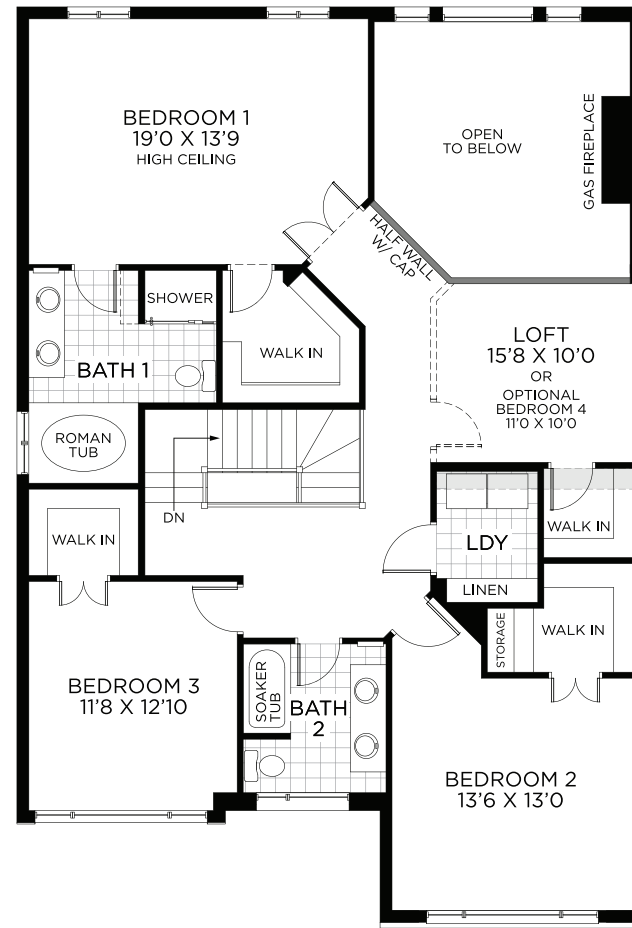

LINEN

GROUND FLOOR

OPT. GROUND FLOOR
W/3 PC POWDER ROOM

OPT. GROUND FLOOR
W/DEN

OPT. GROUND FLOOR
W/ RELOCATED FIREPLACE

2,819 SQ.FT.

44' DESIGN

HORIZON SERIES

2,819 SQ.FT.

44' DESIGN

HORIZON SERIES

BEDROOM FLOOR

BASEMENT - FINISHED AREA 602 SQ.FT.