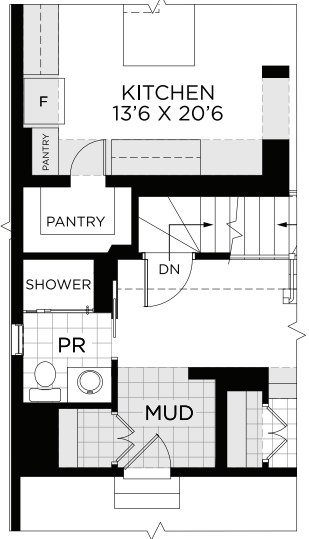

LINEN

GROUND FLOOR

OPT. GROUND FLOOR
W/3 PC POWDER ROOM

OPT. GROUND FLOOR
W/DEN

OPT. GROUND FLOOR
W/ RELOCATED FIREPLACE

2,819 SQ.FT.

44' DESIGN

HORIZON SERIES

2,819 SQ.FT.

44' DESIGN

HORIZON SERIES

BEDROOM FLOOR

BASEMENT - FINISHED AREA 602 SQ.FT.