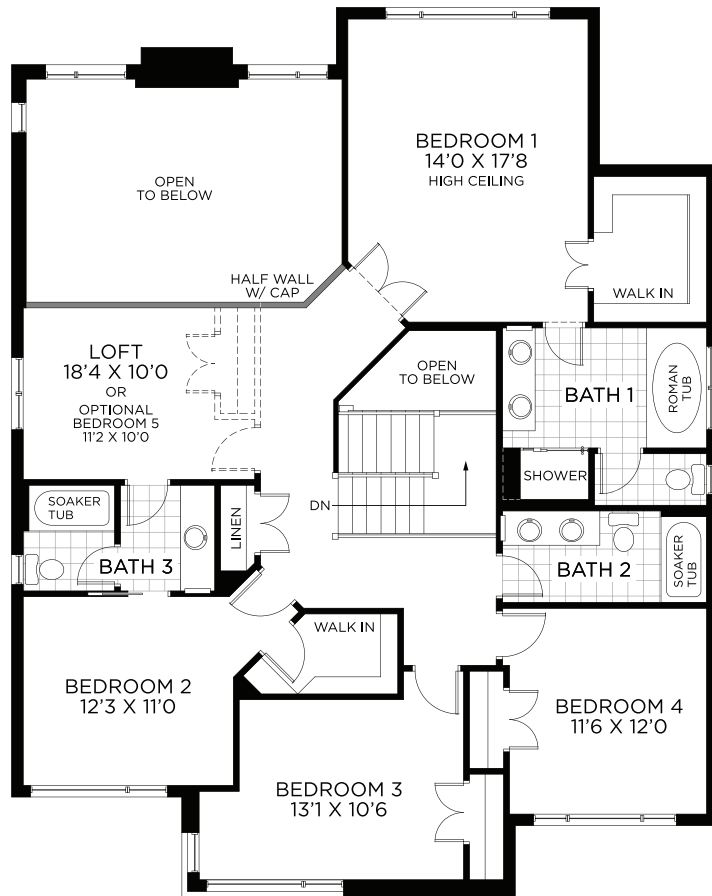

# COBBLE BEACH H

3,149 SQ.FT.

50' DESIGN

HORIZON SERIES

GROUND FLOOR

OPT. GROUND FLOOR  
W/ 3PC POWDER ROOM

# COBBLE BEACH H

3,149 SQ.FT.

50' DESIGN

HORIZON SERIES

BEDROOM FLOOR

OPT. BEDROOM FLOOR  
W/ UPSTAIRS LDY

BASEMENT - FINISHED AREA 602 SQ.FT.