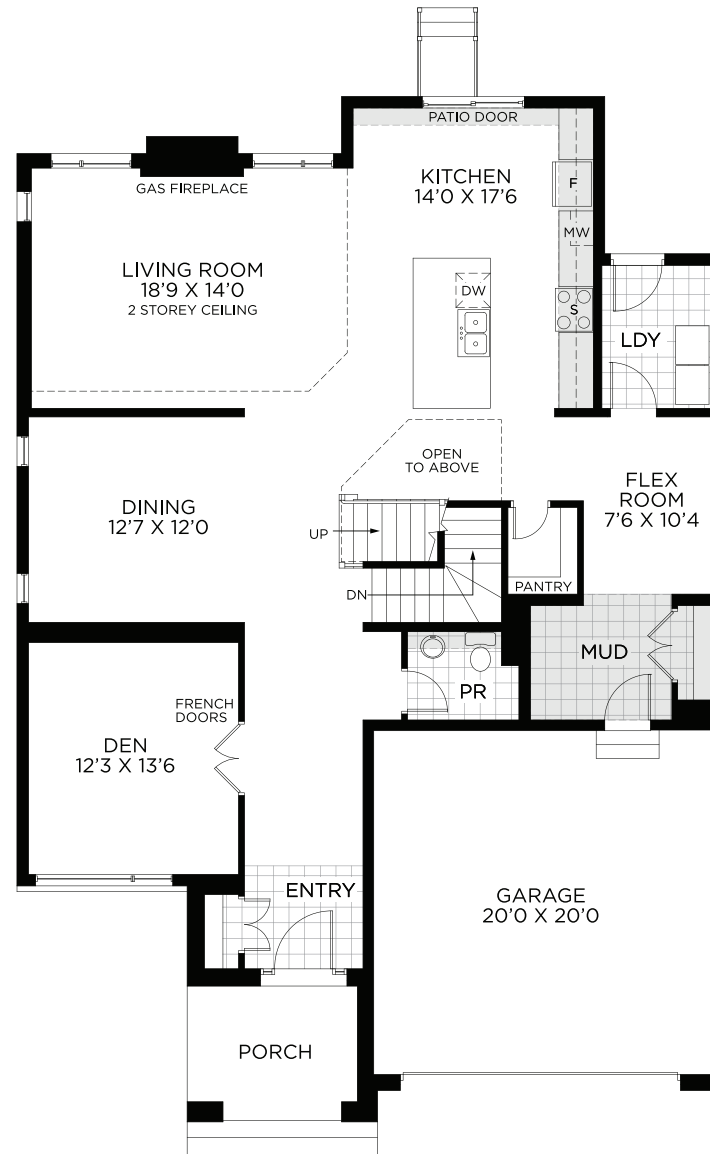

# COBBLE BEACH H

3,149 SQ.FT.

50' DESIGN

HORIZON SERIES

GROUND FLOOR

OPT. GROUND FLOOR  
W/ 3PC POWDER ROOM

# COBBLE BEACH H

3,149 SQ.FT.

50' DESIGN

HORIZON SERIES

BEDROOM FLOOR

OPT. BEDROOM FLOOR  
W/ UPSTAIRS LDY

BASEMENT - FINISHED AREA 602 SQ.FT.