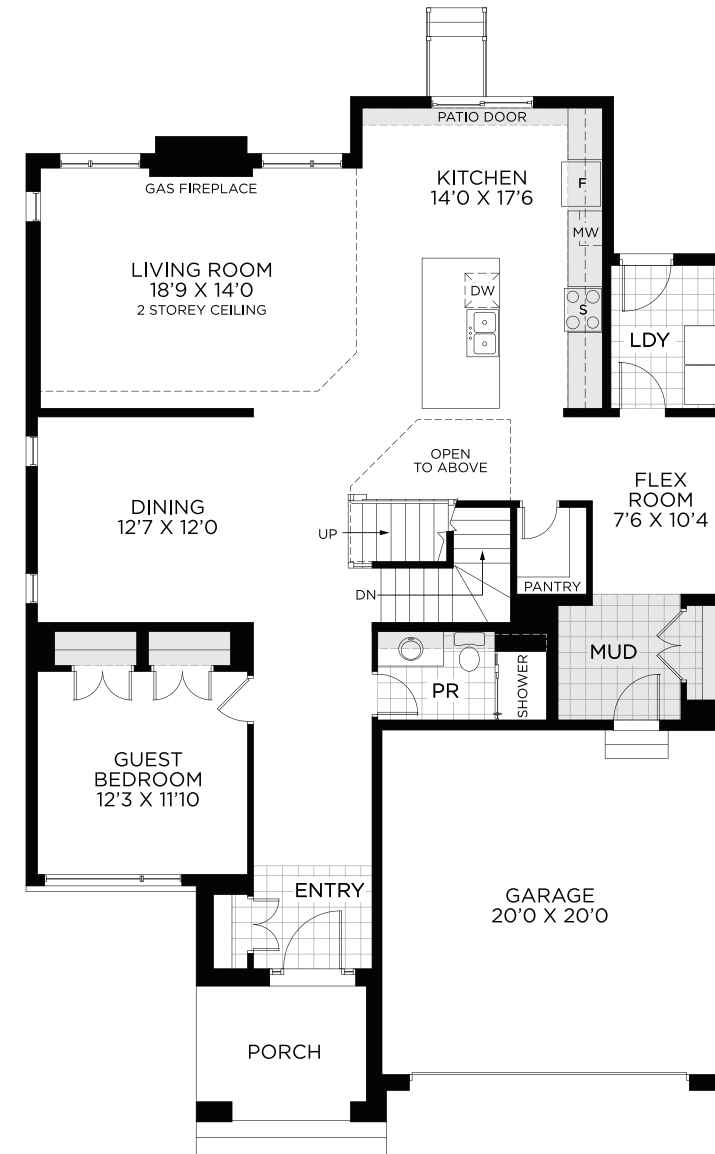

# COBBLE BEACH H

3,149 SQ.FT.

50' DESIGN

HORIZON SERIES

GROUND FLOOR

OPT. GROUND FLOOR  
W/ 3PC POWDER ROOM

# COBBLE BEACH H

3,149 SQ.FT.

50' DESIGN

HORIZON SERIES

BEDROOM FLOOR

OPT. BEDROOM FLOOR  
W/ UPSTAIRS LDY

BASEMENT - FINISHED AREA 602 SQ.FT.