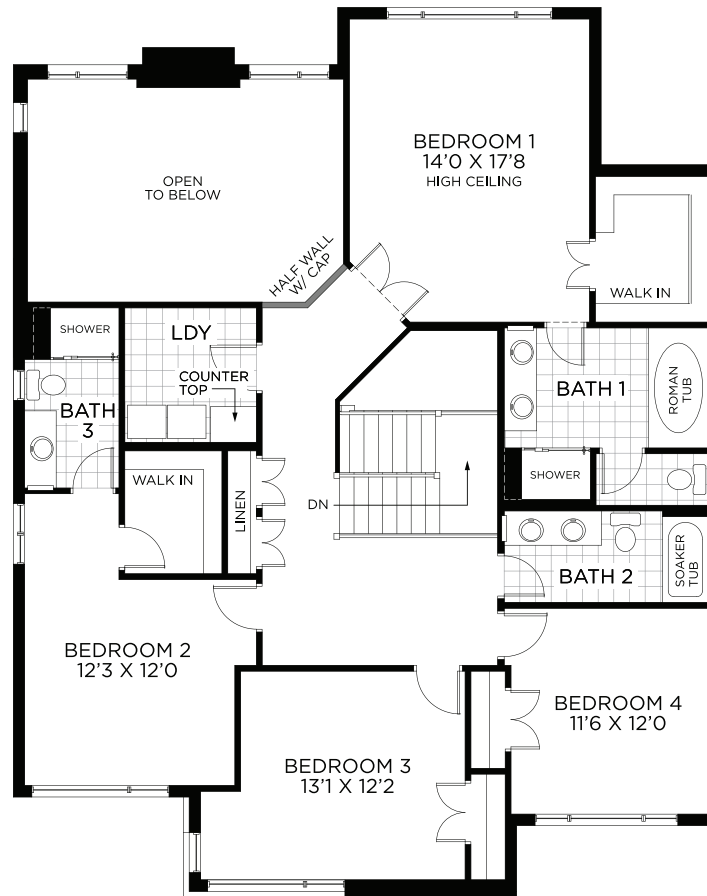

# COBBLE BEACH H

3,149 SQ.FT.

50' DESIGN

HORIZON SERIES

GROUND FLOOR

OPT. GROUND FLOOR  
W/ 3PC POWDER ROOM

# COBBLE BEACH H

3,149 SQ.FT.

50' DESIGN

HORIZON SERIES

BEDROOM FLOOR

OPT. BEDROOM FLOOR  
W/ UPSTAIRS LDY

BASEMENT - FINISHED AREA 602 SQ.FT.