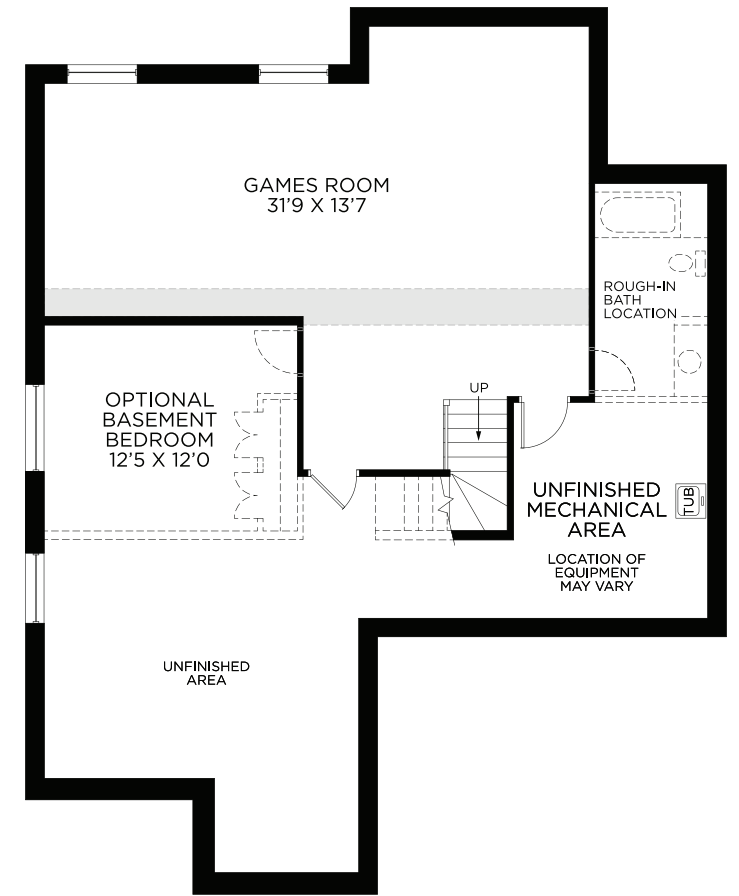

# COBBLE BEACH H

3,149 SQ.FT.

50' DESIGN

HORIZON SERIES

GROUND FLOOR

OPT. GROUND FLOOR  
W/ 3PC POWDER ROOM

# COBBLE BEACH H

3,149 SQ.FT.

50' DESIGN

HORIZON SERIES

BEDROOM FLOOR

OPT. BEDROOM FLOOR  
W/ UPSTAIRS LDY

BASEMENT - FINISHED AREA 602 SQ.FT.