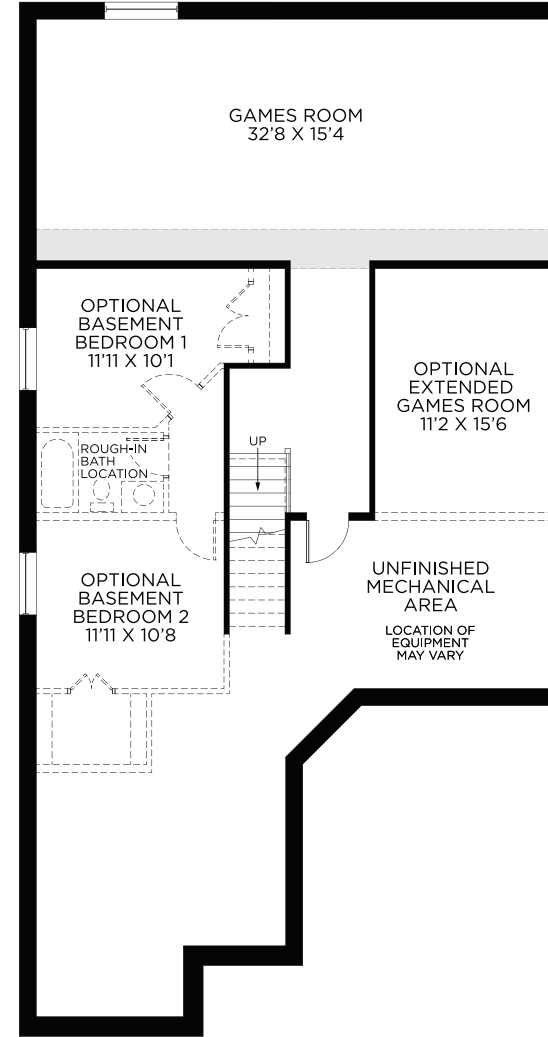

BLACKCOMB I

1,942 SQ.FT.

44' DESIGN

HORIZON SERIES

GROUND FLOOR

BASEMENT - FINISHED AREA 635 SQ.FT.