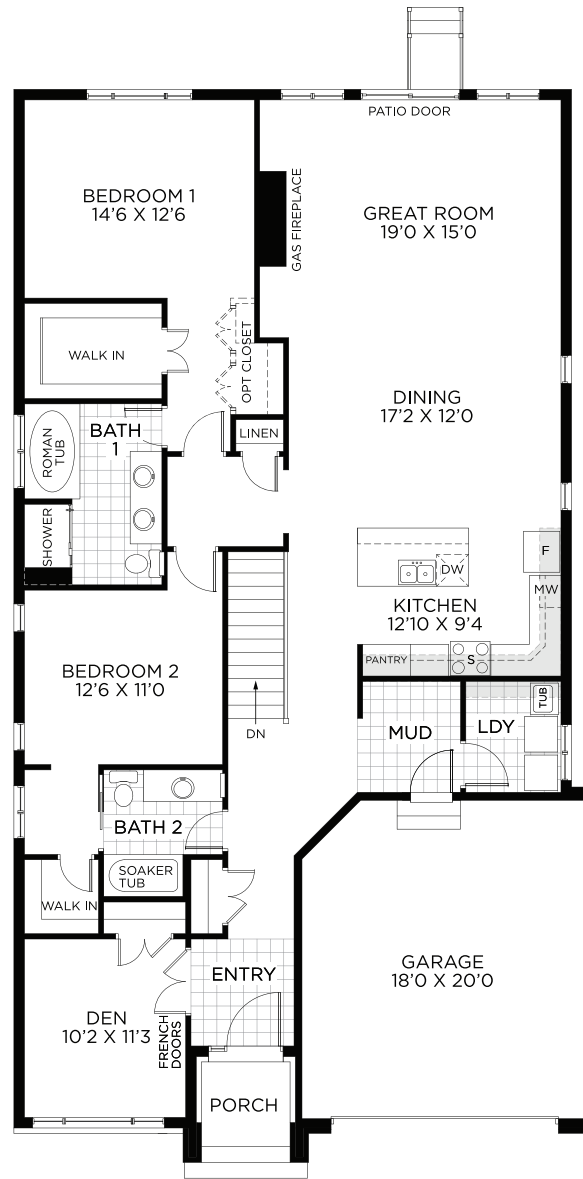

BLACKCOMB I

1,942 SQ.FT.

44' DESIGN

HORIZON SERIES

GROUND FLOOR

BASEMENT - FINISHED AREA 635 SQ.FT.