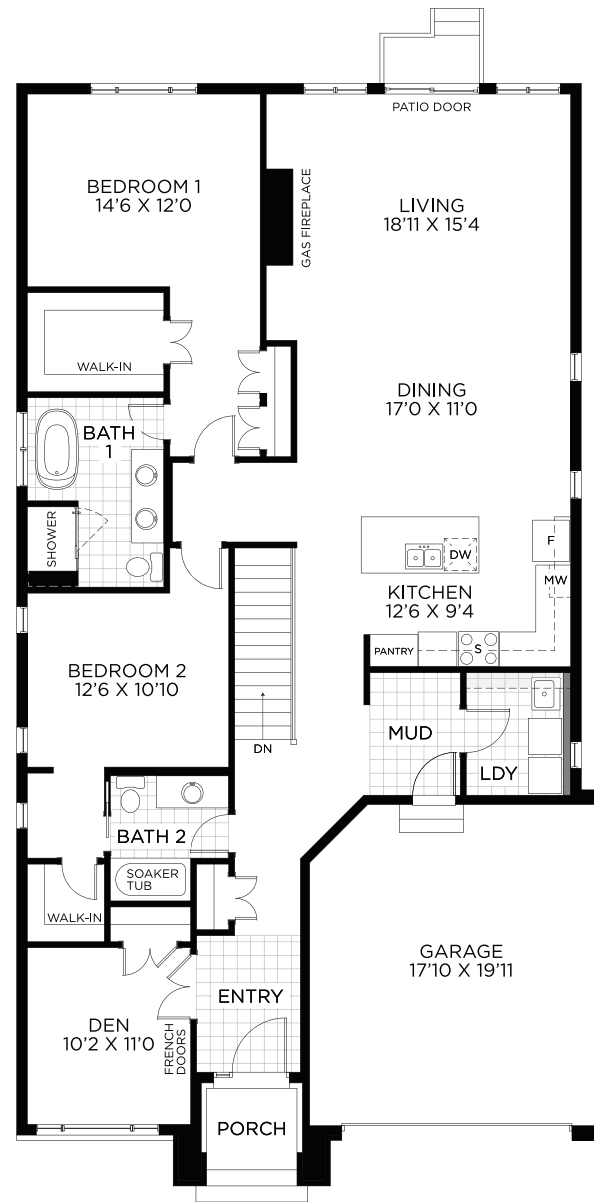

BLACKCOMBI

1,946 SQ.FT.

44' DESIGN

HORIZON SERIES

BLACKCOMBI

1,946 SQ.FT.

44' DESIGN

HORIZON SERIES

GROUND FLOOR

BASEMENT
Finished Area 634 sq.ft.

All illustrations are artist concepts and should be used as references only. Plans and specifications are subject to change without notice. All dimensions are approximate. Actual usable floor space may vary from the stated area. Structural/mechanical requirements may result in bulkheads, dimensional revisions, and/or minor adjustments that follow Taron regulations. Exterior steps and landings, including the garage, may vary with site grading. Brick sides and rears are subject to site specifications. Our homes are qualified under the CHBA's Net Zero Ready Home Labelling Program. Logo used with permission. E. & O. E. 18/03/2024