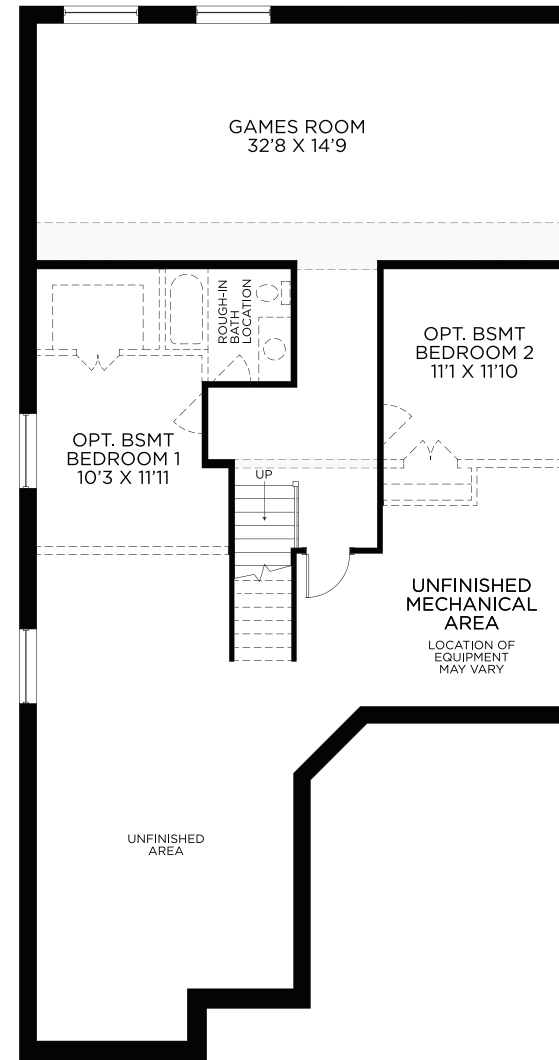

BLACKCOMBI

1,946 SQ.FT.

44' DESIGN

HORIZON SERIES

BLACKCOMBI

1,946 SQ.FT.

44' DESIGN

HORIZON SERIES

GROUND FLOOR

BASEMENT
Finished Area 634 sq.ft.

All illustrations are artist concepts and should be used as references only. Plans and specifications are subject to change without notice. All dimensions are approximate. Actual usable floor space may vary from the stated area. Structural/mechanical requirements may result in bulkheads, dimensional revisions, and/or minor adjustments that follow Taron regulations. Exterior steps and landings, including the garage, may vary with site grading. Brick sides and rears are subject to site specifications. Our homes are qualified under the CHBA's Net Zero Ready Home Labelling Program. Logo used with permission. E. & O. E. 18/03/2024