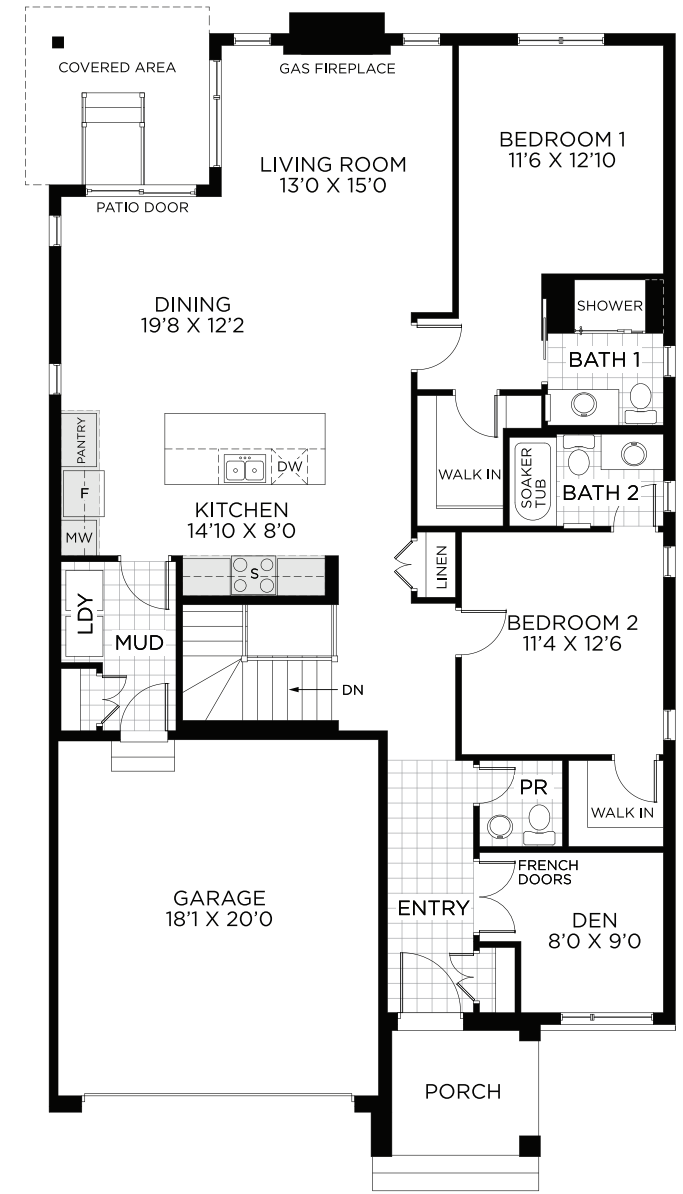

BE BELLINGHAM

1,589 SQ.FT.

44' DESIGN

HORIZON SERIES

GROUND FLOOR

OPT. GROUND FLOOR W/4PC BATH 1

OPT. GROUND FLOOR W/2 BATHS

BE BELLINGHAM

1,589 SQ.FT.

44' DESIGN

HORIZON SERIES

OPT. GROUND FLOOR W/3PC BATH 1 ALTERNATE

BASEMENT - FINISHED AREA 633 SQ.FT.