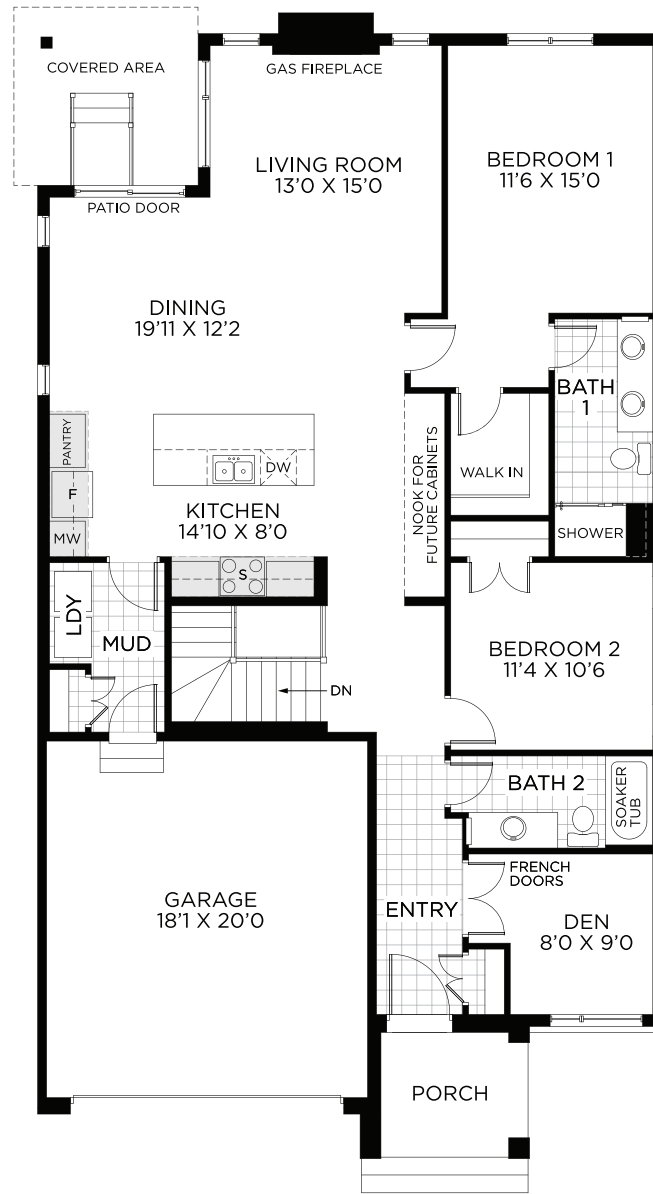

BE BELLINGHAM

1,589 SQ.FT.

44' DESIGN

HORIZON SERIES

GROUND FLOOR

OPT. GROUND FLOOR W/4PC BATH 1

OPT. GROUND FLOOR W/2 BATHS

BE BELLINGHAM

1,589 SQ.FT.

44' DESIGN

HORIZON SERIES

OPT. GROUND FLOOR W/3PC BATH 1 ALTERNATE

BASEMENT - FINISHED AREA 633 SQ.FT.