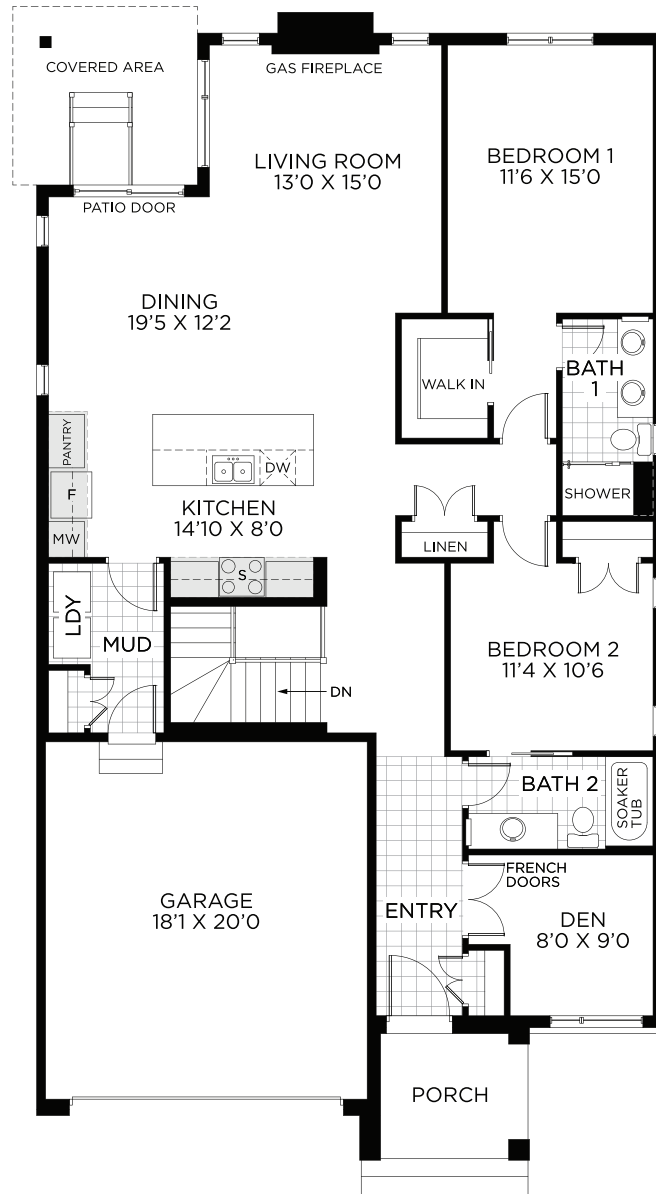

BE BELLINGHAM

1,589 SQ.FT.

44' DESIGN

HORIZON SERIES

GROUND FLOOR

OPT. GROUND FLOOR W/4PC BATH 1

OPT. GROUND FLOOR W/2 BATHS

BE BELLINGHAM

1,589 SQ.FT.

44' DESIGN

HORIZON SERIES

OPT. GROUND FLOOR W/3PC BATH 1 ALTERNATE

BASEMENT - FINISHED AREA 633 SQ.FT.