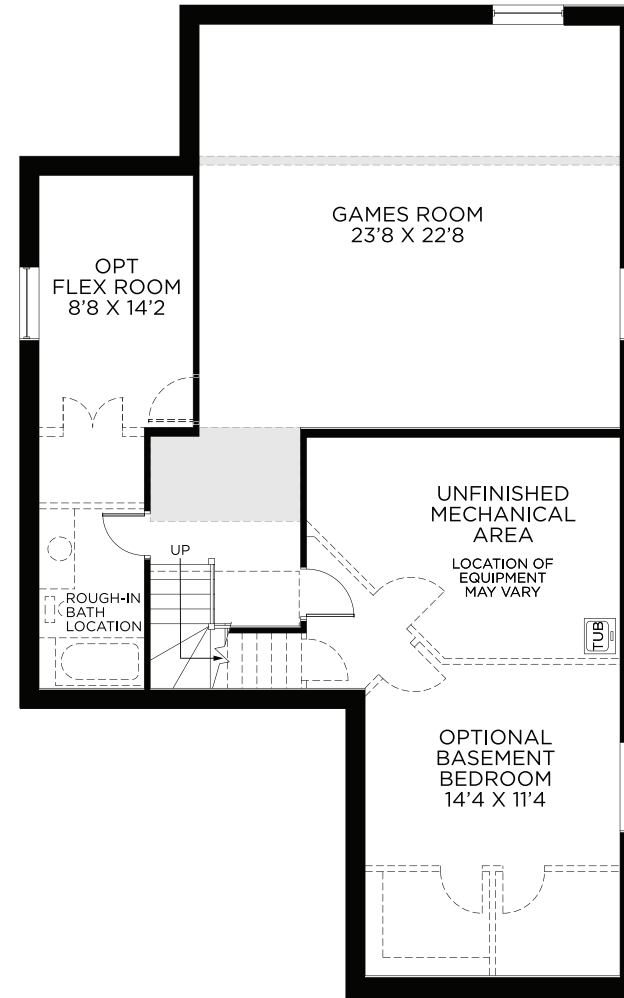

BE BELLINGHAM

1,589 SQ.FT.

44' DESIGN

HORIZON SERIES

GROUND FLOOR

OPT. GROUND FLOOR W/4PC BATH 1

OPT. GROUND FLOOR W/2 BATHS

BE BELLINGHAM

1,589 SQ.FT.

44' DESIGN

HORIZON SERIES

OPT. GROUND FLOOR W/3PC BATH 1 ALTERNATE

BASEMENT - FINISHED AREA 633 SQ.FT.