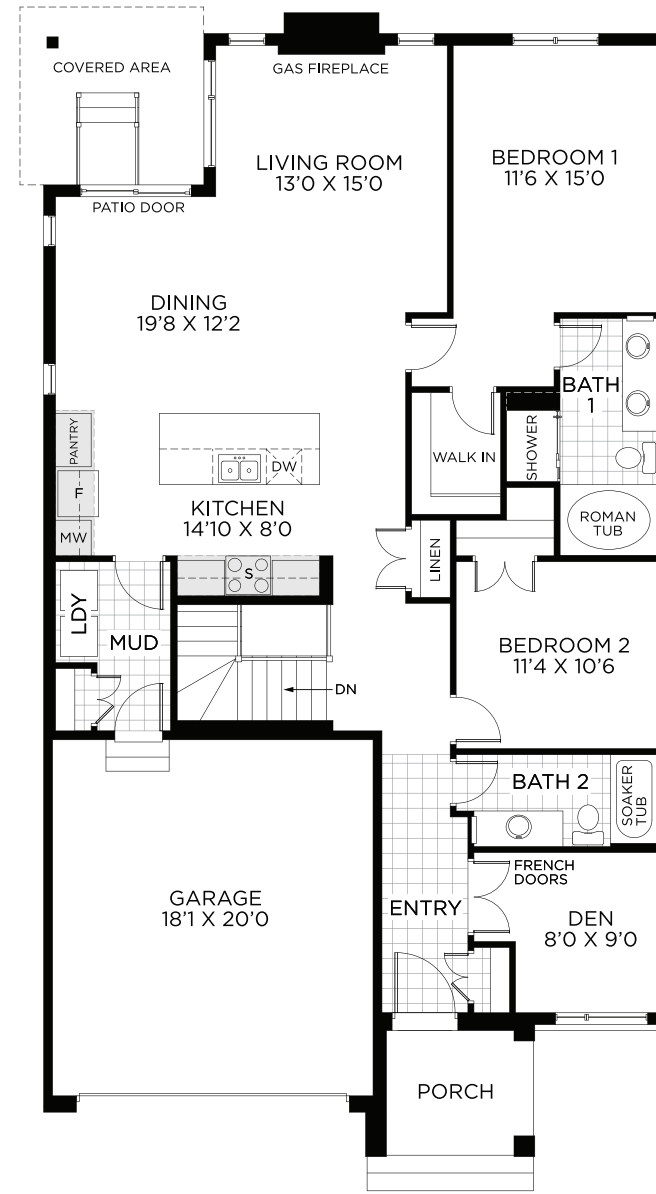

BE BELLINGHAM

1,589 SQ.FT.

44' DESIGN

HORIZON SERIES

GROUND FLOOR

OPT. GROUND FLOOR W/4PC BATH 1

OPT. GROUND FLOOR W/2 BATHS

BE BELLINGHAM

1,589 SQ.FT.

44' DESIGN

HORIZON SERIES

OPT. GROUND FLOOR W/3PC BATH 1 ALTERNATE

BASEMENT - FINISHED AREA 633 SQ.FT.