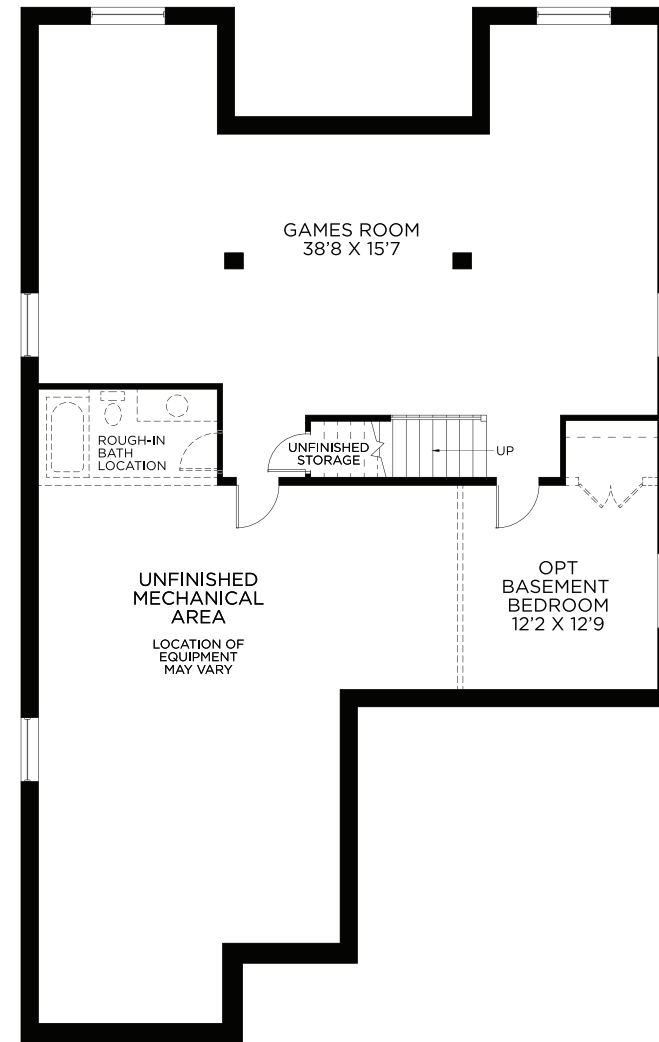

WINDERMERE

2,140 SQ.FT.

50' DESIGN

HORIZON SERIES

GROUND FLOOR

BASEMENT - FINISHED AREA 893 SQ.FT.