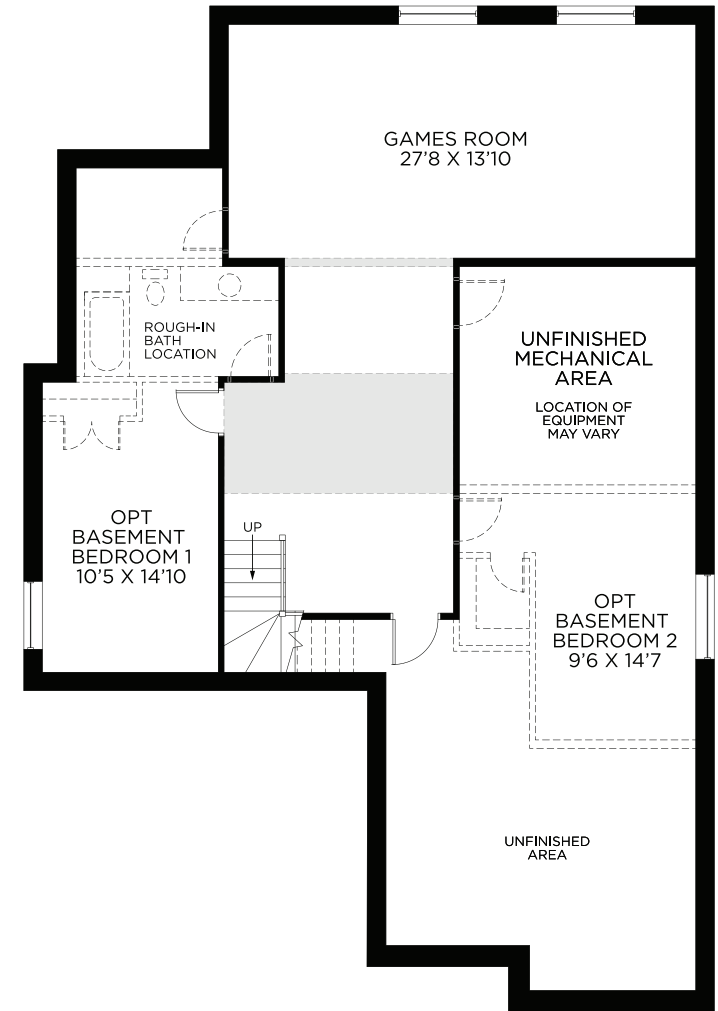

LINEN

SANDY COVE

1,973 SQ.FT.

50' DESIGN

HORIZON SERIES

GROUND FLOOR

OPT. GROUND FLOOR
W/ 2 SUITE LAYOUT

BASEMENT - FINISHED AREA 698 SQ.FT.