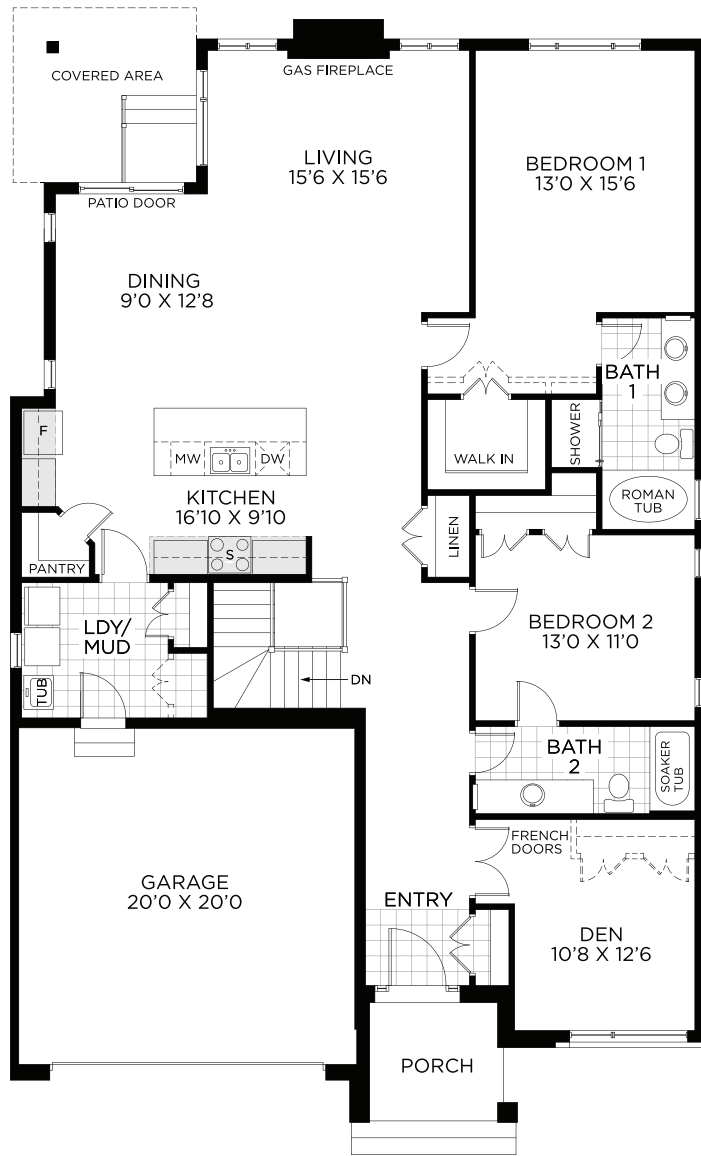

LINEN

SANDY COVE

1,973 SQ.FT.

50' DESIGN

HORIZON SERIES

GROUND FLOOR

OPT. GROUND FLOOR
W/ 2 SUITE LAYOUT

BASEMENT - FINISHED AREA 698 SQ.FT.