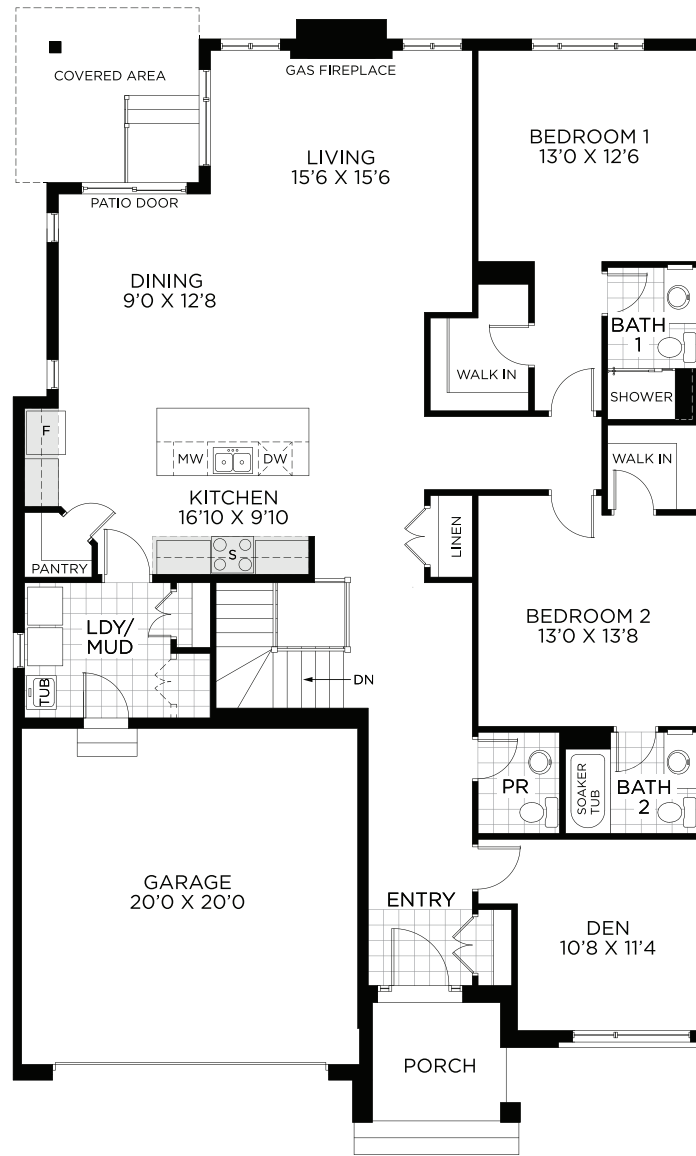

LINEN

SANDY COVE

1,973 SQ.FT.

50' DESIGN

HORIZON SERIES

GROUND FLOOR

OPT. GROUND FLOOR
W/ 2 SUITE LAYOUT

BASEMENT - FINISHED AREA 698 SQ.FT.