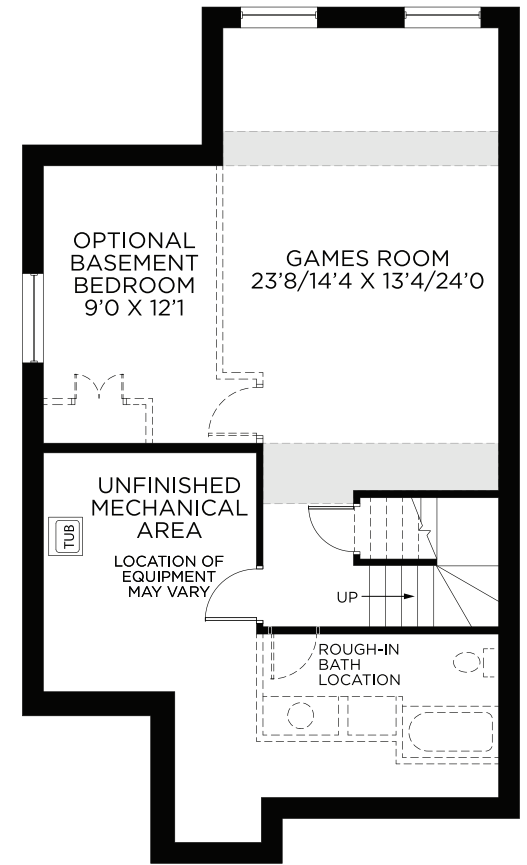

ABERDEEN

2,102 SQ.FT.

35' DESIGN

PACIFIC SERIES

GROUND FLOOR

OPT. GROUND FLOOR
W/GUEST BEDROOM & 3RD BATH

ABERDEEN

2,102 SQ.FT.

35' DESIGN

PACIFIC SERIES

BEDROOM FLOOR

OPT. BEDROOM FLOOR
W/4 BEDROOMS & 3PC BATH

BASEMENT - FINISHED AREA 564 SQ.FT.