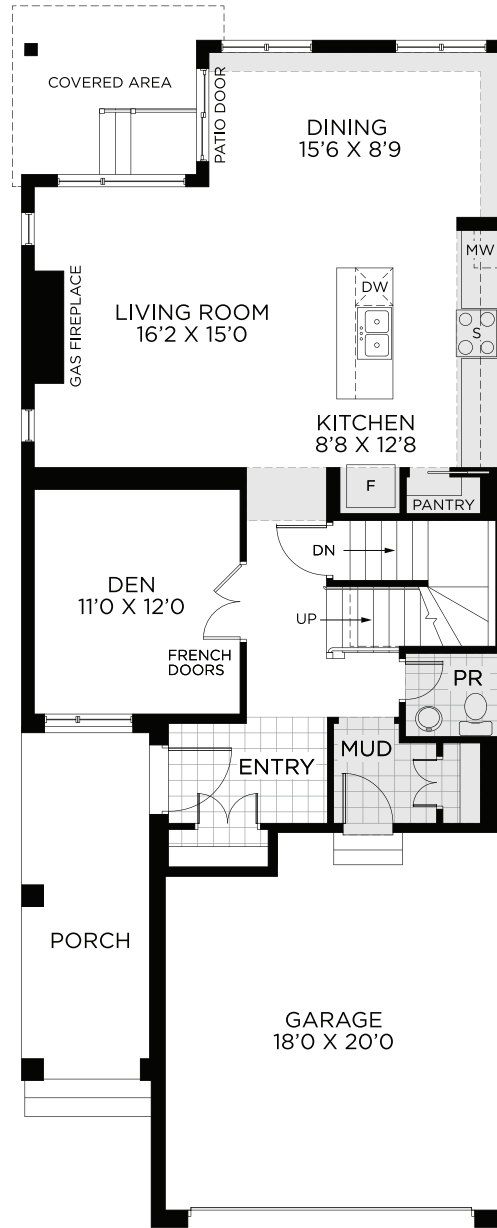

ABERDEEN

2,102 SQ.FT.

35' DESIGN

PACIFIC SERIES

GROUND FLOOR

OPT. GROUND FLOOR
W/GUEST BEDROOM & 3RD BATH

ABERDEEN

2,102 SQ.FT.

35' DESIGN

PACIFIC SERIES

BEDROOM FLOOR

OPT. BEDROOM FLOOR
W/4 BEDROOMS & 3PC BATH

BASEMENT - FINISHED AREA 564 SQ.FT.