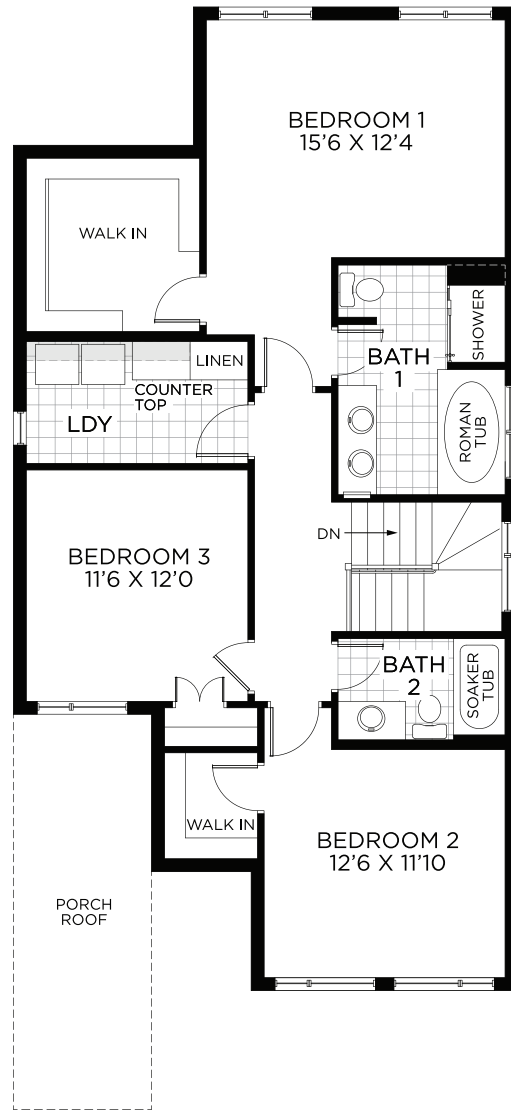

ABERDEEN

2,102 SQ.FT.

35' DESIGN

PACIFIC SERIES

GROUND FLOOR

OPT. GROUND FLOOR
W/GUEST BEDROOM & 3RD BATH

ABERDEEN

2,102 SQ.FT.

35' DESIGN

PACIFIC SERIES

BEDROOM FLOOR

OPT. BEDROOM FLOOR
W/4 BEDROOMS & 3PC BATH

BASEMENT - FINISHED AREA 564 SQ.FT.