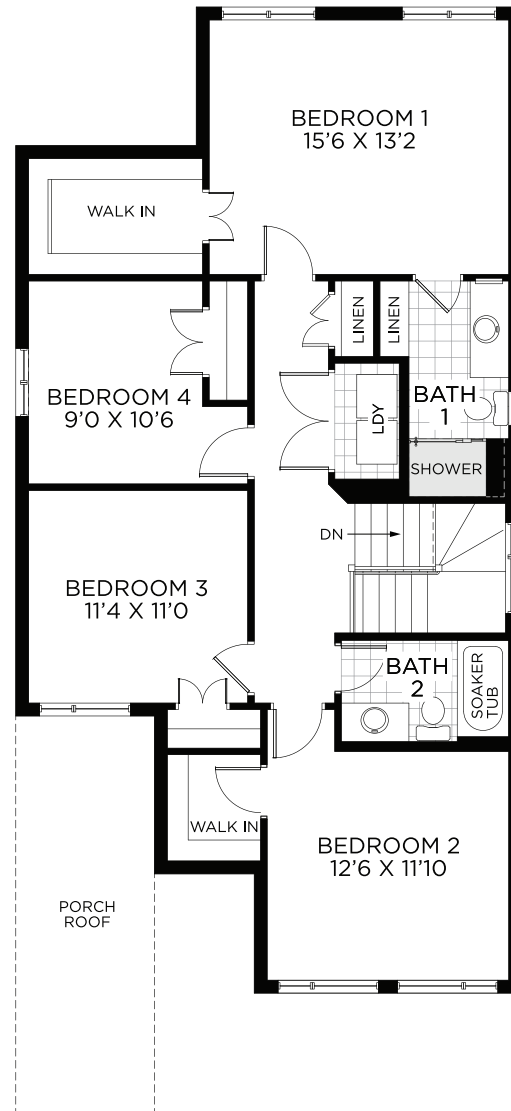

ABERDEEN

2,102 SQ.FT.

35' DESIGN

PACIFIC SERIES

GROUND FLOOR

OPT. GROUND FLOOR
W/GUEST BEDROOM & 3RD BATH

ABERDEEN

2,102 SQ.FT.

35' DESIGN

PACIFIC SERIES

BEDROOM FLOOR

OPT. BEDROOM FLOOR
W/4 BEDROOMS & 3PC BATH

BASEMENT - FINISHED AREA 564 SQ.FT.