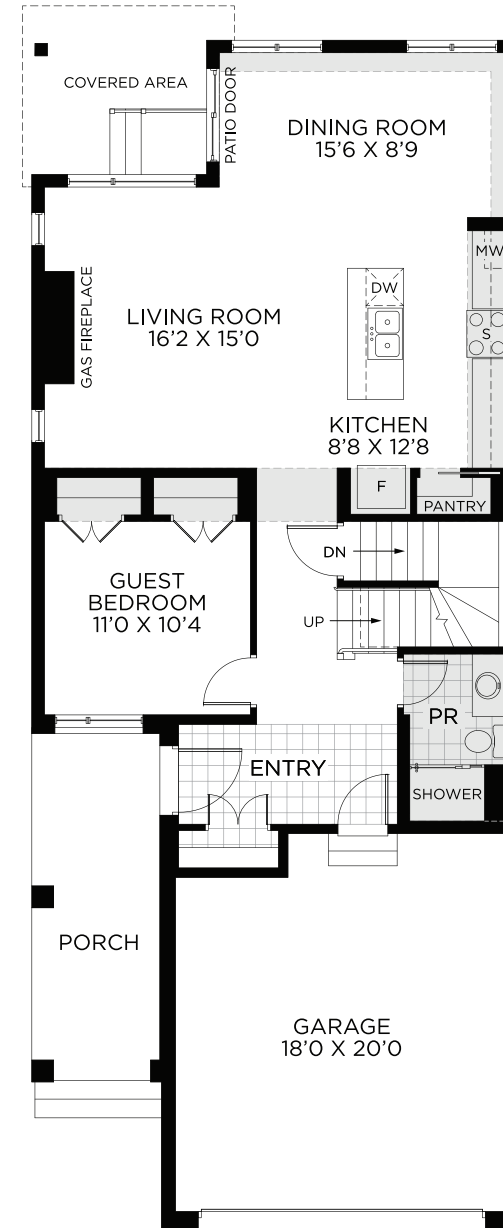

ABERDEEN

2,102 SQ.FT.

35' DESIGN

PACIFIC SERIES

GROUND FLOOR

OPT. GROUND FLOOR
W/GUEST BEDROOM & 3RD BATH

ABERDEEN

2,102 SQ.FT.

35' DESIGN

PACIFIC SERIES

BEDROOM FLOOR

OPT. BEDROOM FLOOR
W/4 BEDROOMS & 3PC BATH

BASEMENT - FINISHED AREA 564 SQ.FT.